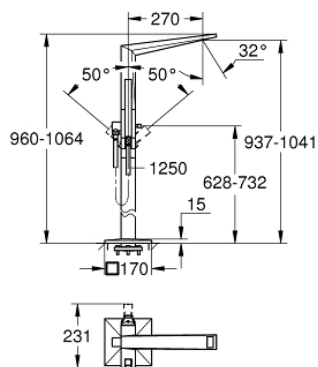

24 348 000 ALLURE BRILLIANT SINGLE-LEVER BATH MIXER 1/2" FLOOR MOUNTED

PRODUCT DESCRIPTION

- Colour: chrome
- for use with rough-in set 45 984
- without rough-in set (sold separately)
- GROHE SilkMove 46 mm ceramic cartridge
- GROHE LongLife finish
- automatic diverter: bath/shower
- spout with integrated mousseur
- projection 270 mm
- integrated non-return valve in the shower outlet 1/2"
- with shower holder
- hand shower Rainshower Aqua Cube Stick
- metal shower hose 1250 mm
- protected against backflow

24 348 000 ALLURE BRILLIANT SINGLE-LEVER BATH MIXER 1/2" FLOOR MOUNTED

SPARE PARTS, oktober 2021 – now

- 1: Race (Spare part-nr. 46803000)
- 2: Lever (Spare part-nr. 46804000)
- 3: Cartridge (Spare part-nr. 46048000)
- 4: Diverter knob (Spare part-nr. 46805000)
- 5: Diverter (Spare part-nr. 65655000)
- 6: Non-return valve (Spare part-nr. 08565000)
- 7: Dirt strainer (Spare part-nr. 0700200M)