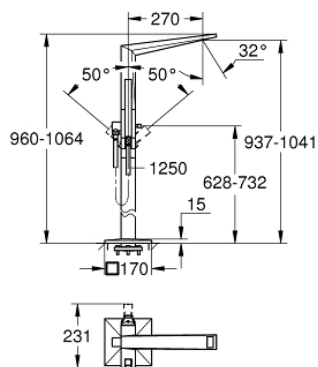

## 24 348 000 ALLURE BRILLIANT SINGLE-LEVER BATH MIXER 1/2" FLOOR MOUNTED

### PRODUCT DESCRIPTION

- Colour: chrome
- for use with rough-in set 45 984
- without rough-in set (sold separately)
- GROHE SilkMove 46 mm ceramic cartridge
- GROHE LongLife finish
- automatic diverter: bath/shower
- spout with integrated mousseur
- projection 270 mm
- integrated non-return valve in the shower outlet 1/2"
- with shower holder
- hand shower Rainshower Aqua Cube Stick
- metal shower hose 1250 mm
- protected against backflow

### SPARE PARTS, oktober 2021 – now

- 1: Race (Spare part-nr. 46803000)
- 2: Lever (Spare part-nr. 46804000)
- 3: Cartridge (Spare part-nr. 46048000)
- 4: Diverter knob (Spare part-nr. 46805000)
- 5: Diverter (Spare part-nr. 65655000)
- 6: Non-return valve (Spare part-nr. 08565000)
- 7: Dirt strainer (Spare part-nr. 0700200M)