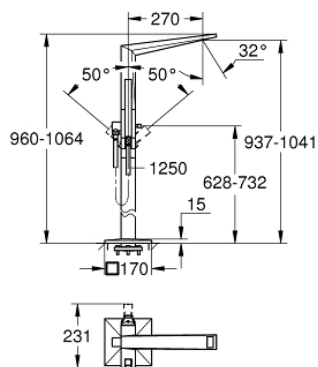

24 348 001 ALLURE BRILLIANT SINGLE-LEVER BATH MIXER 1/2" FLOOR MOUNTED

PRODUCT DESCRIPTION

- Colour: chrome
- for use with rough-in set 45 984
- without rough-in set (sold separately)
- GROHE SilkMove 46 mm ceramic cartridge
- GROHE LongLife finish
- automatic diverter: bath/shower
- spout with integrated mousseur
- hand shower Rainshower Aqua Cube Stick 6.5 l/min
- Silverflex shower hose 1250 mm
- projection 270 mm
- integrated non-return valve in the shower outlet 1/2"
- with shower holder
- protected against backflow

24 348 001 ALLURE BRILLIANT SINGLE-LEVER BATH MIXER 1/2" FLOOR MOUNTED

SPARE PARTS, november 2021 – now

- 1: Race (Spare part-nr. 46803000)
- 2: Lever (Spare part-nr. 46804000)
- 3: Cartridge (Spare part-nr. 46048000)
- 4: Diverter knob (Spare part-nr. 46805000)
- 5: Diverter (Spare part-nr. 65655000)
- 6: Non-return valve (Spare part-nr. 08565000)
- 7: Dirt strainer (Spare part-nr. 0700200M)