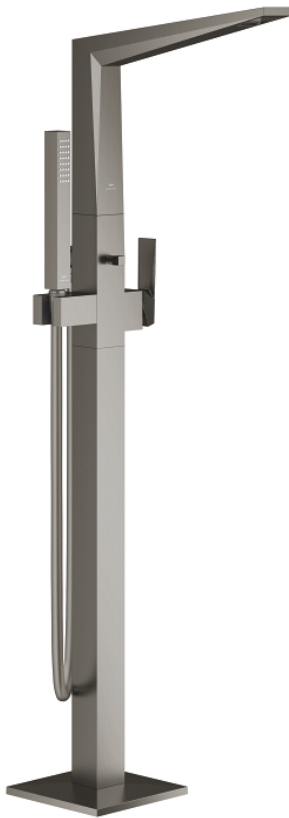

24 348 AL0 ALLURE BRILLIANT SINGLE-LEVER BATH MIXER 1/2" FLOOR MOUNTED

PRODUCT DESCRIPTION

- Colour: brushed hard graphite
- for use with rough-in set 45 984
- without rough-in set (sold separately)
- GROHE SilkMove 46 mm ceramic cartridge
- GROHE LongLife finish
- automatic diverter: bath/shower
- spout with integrated mousseur
- projection 270 mm
- integrated non-return valve in the shower outlet 1/2"
- with shower holder
- hand shower Rainshower Aqua Cube Stick
- metal shower hose 1250 mm
- protected against backflow

24 348 AL0 ALLURE BRILLIANT SINGLE-LEVER BATH MIXER 1/2" FLOOR MOUNTED

SPARE PARTS, oktober 2021 – now

- 1: Race (Spare part-nr. 46803AL0)
- 2: Lever (Spare part-nr. 46804AL0)
- 3: Cartridge (Spare part-nr. 46048000)
- 4: Diverter knob (Spare part-nr. 46805AL0)
- 5: Diverter (Spare part-nr. 65655AL0)
- 6: Non-return valve (Spare part-nr. 08565000)
- 7: Dirt strainer (Spare part-nr. 0700200M)