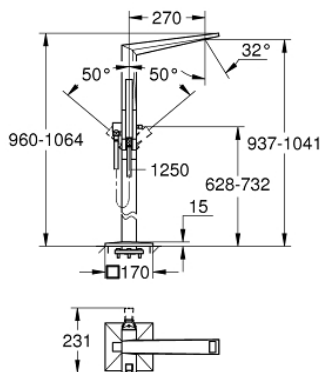

24 348 AL0 ALLURE BRILLIANT SINGLE-LEVER BATH MIXER 1/2" FLOOR MOUNTED

PRODUCT DESCRIPTION

- Colour: brushed hard graphite
- for use with rough-in set 45 984
- without rough-in set (sold separately)
- GROHE SilkMove 46 mm ceramic cartridge
- GROHE LongLife finish
- automatic diverter: bath/shower
- spout with integrated mousseur
- projection 270 mm
- integrated non-return valve in the shower outlet 1/2"
- with shower holder
- hand shower Rainshower Aqua Cube Stick
- metal shower hose 1250 mm
- protected against backflow

24 348 AL0 ALLURE BRILLIANT SINGLE-LEVER BATH MIXER 1/2" FLOOR MOUNTED

SPARE PARTS, oktober 2021 – now

- 1: Race (Spare part-nr. 46803AL0)
- 2: Lever (Spare part-nr. 46804AL0)
- 3: Cartridge (Spare part-nr. 46048000)
- 4: Diverter knob (Spare part-nr. 46805AL0)
- 5: Diverter (Spare part-nr. 65655AL0)
- 6: Non-return valve (Spare part-nr. 08565000)
- 7: Dirt strainer (Spare part-nr. 0700200M)