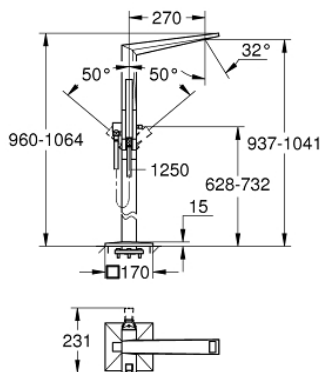

24 348 DC0 ALLURE BRILLIANT SINGLE-LEVER BATH MIXER 1/2" FLOOR MOUNTED

PRODUCT DESCRIPTION

- Colour: supersteel
- for use with rough-in set 45 984
- without rough-in set (sold separately)
- GROHE SilkMove 46 mm ceramic cartridge
- GROHE LongLife finish
- automatic diverter: bath/shower
- spout with integrated mousseur
- projection 270 mm
- integrated non-return valve in the shower outlet 1/2"
- with shower holder
- hand shower Rainshower Aqua Cube Stick
- metal shower hose 1250 mm
- protected against backflow

24 348 DC0 ALLURE BRILLIANT SINGLE-LEVER BATH MIXER 1/2" FLOOR MOUNTED

SPARE PARTS, oktober 2021 – now

- 1: Race (Spare part-nr. 46803DC0)
- 2: Lever (Spare part-nr. 46804DC0)
- 3: Cartridge (Spare part-nr. 46048000)
- 4: Diverter knob (Spare part-nr. 46805DC0)
- 5: Diverter (Spare part-nr. 65655DC0)
- 6: Non-return valve (Spare part-nr. 08565000)
- 7: Dirt strainer (Spare part-nr. 0700200M)