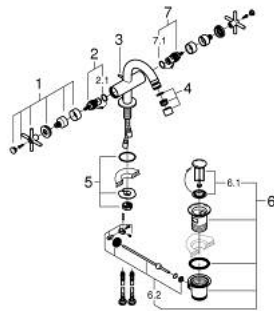

24 353 000 ATRIO SINGLE-HOLE BIDET MIXER 1/2"

PRODUCT DESCRIPTION

- Colour: chrome
- ceramic headparts 1/2", 90°
- GROHE LongLife finish
- rapid installation system
- ball-joint mousseur
- bow spout
- pop-up waste set 1 1/4"
- flexible connection hoses
- with cross handles
- Two different sets of caps included. One set with "H" and "C" marking, one set without marking.

24 353 000 ATRIO SINGLE-HOLE BIDET MIXER 1/2"

	6.2	180mm
	8	350mm

SPARE PARTS, oktober 2021 – now

- 1: Cross handles (Spare part-nr. 14215000)
- 2: Ceramic headpart 1/2" (Spare part-nr. 45883000)
- 2.1: O-ring Ø 18.2 x Ø 1.7 (Spare part-nr. 0392400M)
- 3: Pop-up rod (Spare part-nr. 65196000)
- 4: Mousseur (Spare part-nr. 06574000)
- 5: Shank fastening assembly (Spare part-nr. 48409000)
- 6: Waste set 1 1/4" (Spare part-nr. 28910000)
- 6.1: Plug (Spare part-nr. 07182000)
- 6.2: Eccentric rod (Spare part-nr. 07052000)
- 7: Ceramic headpart 1/2" (Spare part-nr. 45882000)
- 7.1: O-ring Ø 18.2 x Ø 1.7 (Spare part-nr. 0392400M)
- 8: Eccentric rod (Spare part-nr. 07341000)*