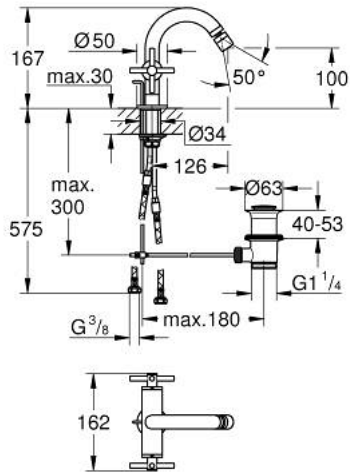

24 353 000 ATRIO SINGLE-HOLE BIDET MIXER 1/2"

PRODUCT DESCRIPTION

- Colour: chrome
- ceramic headparts 1/2", 90°
- GROHE LongLife finish
- rapid installation system
- ball-joint mousseur
- bow spout
- pop-up waste set 1 1/4"
- flexible connection hoses
- with cross handles
- Two different sets of caps included. One set with "H" and "C" marking, one set without marking.

24 353 000 ATRIO SINGLE-HOLE BIDET MIXER 1/2"

	6.2	180mm
	8	350mm

SPARE PARTS, oktober 2021 – now

- 1: Cross handles (Spare part-nr. 14215000)
- 2: Ceramic headpart 1/2" (Spare part-nr. 45883000)
- 2.1: O-ring Ø 18.2 x Ø 1.7 (Spare part-nr. 0392400M)
- 3: Pop-up rod (Spare part-nr. 65196000)
- 4: Mousseur (Spare part-nr. 06574000)
- 5: Shank fastening assembly (Spare part-nr. 48409000)
- 6: Waste set 1 1/4" (Spare part-nr. 28910000)
- 6.1: Plug (Spare part-nr. 07182000)
- 6.2: Eccentric rod (Spare part-nr. 07052000)
- 7: Ceramic headpart 1/2" (Spare part-nr. 45882000)
- 7.1: O-ring Ø 18.2 x Ø 1.7 (Spare part-nr. 0392400M)
- 8: Eccentric rod (Spare part-nr. 07341000)*