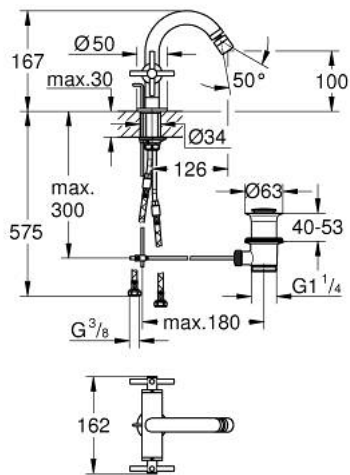

24 353 00F ATRIO SINGLE-HOLE BIDET MIXER 1/2"

PRODUCT DESCRIPTION

- Colour: chrome
- ceramic headparts 1/2", 90°
- GROHE LongLife finish
- rapid installation system
- ball-joint mousseur
- bow spout
- pop-up waste set 1 1/4"
- flexible connection hoses
- with cross handles
- Two different sets of caps included. One set with "H" and "C" marking, one set without marking.

24 353 00F ATRIO SINGLE-HOLE BIDET MIXER 1/2"

	6.2	180mm
	8	350mm

SPARE PARTS, oktober 2021 – now

- 1: Cross handles (Spare part-nr. 14215000)
- 2: Ceramic headpart 1/2" (Spare part-nr. 45883000)
- 2.1: O-ring Ø 18.2 x Ø 1.7 (Spare part-nr. 0392400M)
- 3: Pop-up rod (Spare part-nr. 65196000)
- 4: Mousseur (Spare part-nr. 48419000)
- 5: Shank fastening assembly (Spare part-nr. 48409000)
- 6: Waste set 1 1/4" (Spare part-nr. 28910000)
- 6.1: Plug (Spare part-nr. 07182000)
- 6.2: Eccentric rod (Spare part-nr. 07052000)
- 7: Ceramic headpart 1/2" (Spare part-nr. 45882000)
- 7.1: O-ring Ø 18.2 x Ø 1.7 (Spare part-nr. 0392400M)
- 8: Eccentric rod (Spare part-nr. 07341000)*