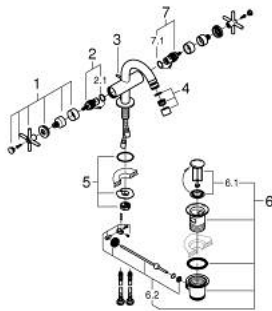

24 353 00F ATRIO SINGLE-HOLE BIDET MIXER 1/2"

PRODUCT DESCRIPTION

- Colour: chrome
- ceramic headparts 1/2", 90°
- GROHE LongLife finish
- rapid installation system
- ball-joint mousseur
- bow spout
- pop-up waste set 1 1/4"
- flexible connection hoses
- with cross handles
- Two different sets of caps included. One set with "H" and "C" marking, one set without marking.

24 353 00F ATRIO SINGLE-HOLE BIDET MIXER 1/2"

	6.2	180mm
	8	350mm

SPARE PARTS, oktober 2021 – now

- 1: Cross handles (Spare part-nr. 14215000)
- 2: Ceramic headpart 1/2" (Spare part-nr. 45883000)
- 2.1: O-ring Ø 18.2 x Ø 1.7 (Spare part-nr. 0392400M)
- 3: Pop-up rod (Spare part-nr. 65196000)
- 4: Mousseur (Spare part-nr. 48419000)
- 5: Shank fastening assembly (Spare part-nr. 48409000)
- 6: Waste set 1 1/4" (Spare part-nr. 28910000)
- 6.1: Plug (Spare part-nr. 07182000)
- 6.2: Eccentric rod (Spare part-nr. 07052000)
- 7: Ceramic headpart 1/2" (Spare part-nr. 45882000)
- 7.1: O-ring Ø 18.2 x Ø 1.7 (Spare part-nr. 0392400M)
- 8: Eccentric rod (Spare part-nr. 07341000)*