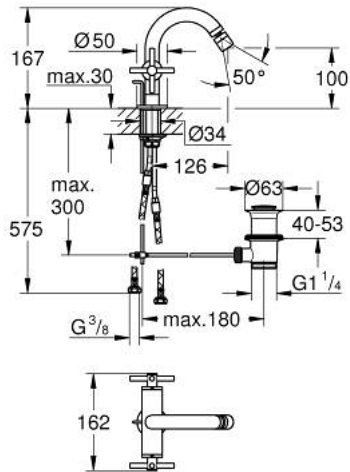

24 353 AL0 ATRIO SINGLE-HOLE BIDET MIXER 1/2"

PRODUCT DESCRIPTION

- Colour: brushed hard graphite
- ceramic headparts 1/2", 90°
- GROHE LongLife finish
- rapid installation system
- ball-joint mousseur
- bow spout
- pop-up waste set 1 1/4"
- flexible connection hoses
- with cross handles
- Two different sets of caps included. One set with "H" and "C" marking, one set without marking.

24 353 AL0 ATRIO SINGLE-HOLE BIDET MIXER 1/2"

	6.2	180mm
	8	350mm

SPARE PARTS, oktober 2021 – now

- 1: Cross handles (Spare part-nr. 14215AL0)
- 2: Ceramic headpart 1/2" (Spare part-nr. 45883000)
- 2.1: O-ring Ø 18.2 x Ø 1.7 (Spare part-nr. 0392400M)
- 3: Pop-up rod (Spare part-nr. 65196AL0)
- 4: Mousseur (Spare part-nr. 06574AL0)
- 5: Shank fastening assembly (Spare part-nr. 48409000)
- 6: Waste set 1 1/4" (Spare part-nr. 28910AL0)
- 6.1: Plug (Spare part-nr. 07182AL0)
- 6.2: Eccentric rod (Spare part-nr. 07052000)
- 7: Ceramic headpart 1/2" (Spare part-nr. 45882000)
- 7.1: O-ring Ø 18.2 x Ø 1.7 (Spare part-nr. 0392400M)
- 8: Eccentric rod (Spare part-nr. 07341000)*