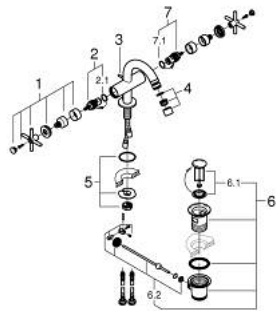

24 353 AL0 ATRIO SINGLE-HOLE BIDET MIXER 1/2"

PRODUCT DESCRIPTION

- Colour: brushed hard graphite
- ceramic headparts 1/2", 90°
- GROHE LongLife finish
- rapid installation system
- ball-joint mousseur
- bow spout
- pop-up waste set 1 1/4"
- flexible connection hoses
- with cross handles
- Two different sets of caps included. One set with "H" and "C" marking, one set without marking.

24 353 AL0 ATRIO SINGLE-HOLE BIDET MIXER 1/2"

	6.2	180mm
	8	350mm

SPARE PARTS, oktober 2021 – now

- 1: Cross handles (Spare part-nr. 14215AL0)
- 2: Ceramic headpart 1/2" (Spare part-nr. 45883000)
- 2.1: O-ring Ø 18.2 x Ø 1.7 (Spare part-nr. 0392400M)
- 3: Pop-up rod (Spare part-nr. 65196AL0)
- 4: Mousseur (Spare part-nr. 06574AL0)
- 5: Shank fastening assembly (Spare part-nr. 48409000)
- 6: Waste set 1 1/4" (Spare part-nr. 28910AL0)
- 6.1: Plug (Spare part-nr. 07182AL0)
- 6.2: Eccentric rod (Spare part-nr. 07052000)
- 7: Ceramic headpart 1/2" (Spare part-nr. 45882000)
- 7.1: O-ring Ø 18.2 x Ø 1.7 (Spare part-nr. 0392400M)
- 8: Eccentric rod (Spare part-nr. 07341000)*