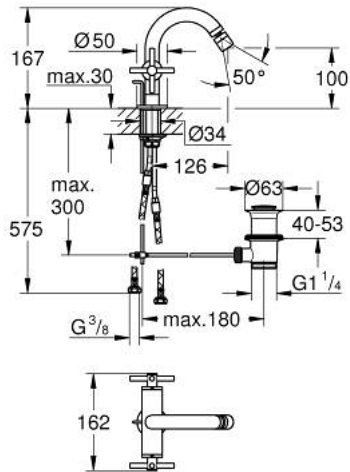

24 353 DA0 ATRIO SINGLE-HOLE BIDET MIXER 1/2"

PRODUCT DESCRIPTION

- Colour: warm sunset
- ceramic headparts 1/2", 90°
- GROHE LongLife finish
- rapid installation system
- ball-joint mousseur
- bow spout
- pop-up waste set 1 1/4"
- flexible connection hoses
- with cross handles
- Two different sets of caps included. One set with "H" and "C" marking, one set without marking.

24 353 DA0 ATRIO SINGLE-HOLE BIDET MIXER 1/2"

	6.2	180mm
	8	350mm

SPARE PARTS, oktober 2021 – now

- 1: Cross handles (Spare part-nr. 14215DA0)
- 2: Ceramic headpart 1/2" (Spare part-nr. 45883000)
- 2.1: O-ring Ø 18.2 x Ø 1.7 (Spare part-nr. 0392400M)
- 3: Pop-up rod (Spare part-nr. 65196DA0)
- 4: Mousseur (Spare part-nr. 06574DA0)
- 5: Shank fastening assembly (Spare part-nr. 48409000)
- 6: Waste set 1 1/4" (Spare part-nr. 28910DA0)
- 6.1: Plug (Spare part-nr. 07182DA0)
- 6.2: Eccentric rod (Spare part-nr. 07052000)
- 7: Ceramic headpart 1/2" (Spare part-nr. 45882000)
- 7.1: O-ring Ø 18.2 x Ø 1.7 (Spare part-nr. 0392400M)
- 8: Eccentric rod (Spare part-nr. 07341000)*