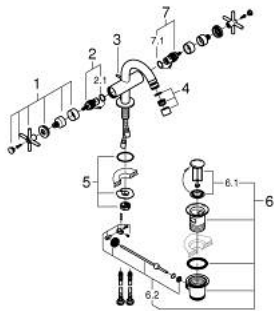

24 353 DA0 ATRIO SINGLE-HOLE BIDET MIXER 1/2"

PRODUCT DESCRIPTION

- Colour: warm sunset
- ceramic headparts 1/2", 90°
- GROHE LongLife finish
- rapid installation system
- ball-joint mousseur
- bow spout
- pop-up waste set 1 1/4"
- flexible connection hoses
- with cross handles
- Two different sets of caps included. One set with "H" and "C" marking, one set without marking.

24 353 DA0 ATRIO SINGLE-HOLE BIDET MIXER 1/2"

	6.2	180mm
	8	350mm

SPARE PARTS, oktober 2021 – now

- 1: Cross handles (Spare part-nr. 14215DA0)
- 2: Ceramic headpart 1/2" (Spare part-nr. 45883000)
- 2.1: O-ring Ø 18.2 x Ø 1.7 (Spare part-nr. 0392400M)
- 3: Pop-up rod (Spare part-nr. 65196DA0)
- 4: Mousseur (Spare part-nr. 06574DA0)
- 5: Shank fastening assembly (Spare part-nr. 48409000)
- 6: Waste set 1 1/4" (Spare part-nr. 28910DA0)
- 6.1: Plug (Spare part-nr. 07182DA0)
- 6.2: Eccentric rod (Spare part-nr. 07052000)
- 7: Ceramic headpart 1/2" (Spare part-nr. 45882000)
- 7.1: O-ring Ø 18.2 x Ø 1.7 (Spare part-nr. 0392400M)
- 8: Eccentric rod (Spare part-nr. 07341000)*