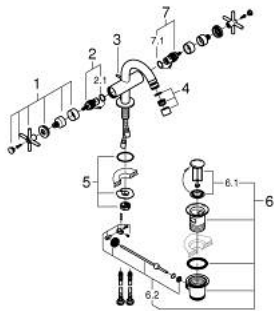

24 353 DC0 ATRIO SINGLE-HOLE BIDET MIXER 1/2"

PRODUCT DESCRIPTION

- Colour: supersteel
- ceramic headparts 1/2", 90°
- GROHE LongLife finish
- rapid installation system
- ball-joint mousseur
- bow spout
- pop-up waste set 1 1/4"
- flexible connection hoses
- with cross handles
- Two different sets of caps included. One set with "H" and "C" marking, one set without marking.

24 353 DC0 ATRIO SINGLE-HOLE BIDET MIXER 1/2"

	6.2	180mm
	8	350mm

SPARE PARTS, oktober 2021 – now

- 1: Cross handles (Spare part-nr. 14215DC0)
- 2: Ceramic headpart 1/2" (Spare part-nr. 45883000)
- 2.1: O-ring \varnothing 18.2 x \varnothing 1.7 (Spare part-nr. 0392400M)
- 3: Pop-up rod (Spare part-nr. 65196DC0)
- 4: Mousseur (Spare part-nr. 06574DC0)
- 5: Shank fastening assembly (Spare part-nr. 48409000)
- 6: Waste set 1 1/4" (Spare part-nr. 28910DC0)
- 6.1: Plug (Spare part-nr. 07182DC0)
- 6.2: Eccentric rod (Spare part-nr. 07052000)
- 7: Ceramic headpart 1/2" (Spare part-nr. 45882000)
- 7.1: O-ring \varnothing 18.2 x \varnothing 1.7 (Spare part-nr. 0392400M)
- 8: Eccentric rod (Spare part-nr. 07341000)*