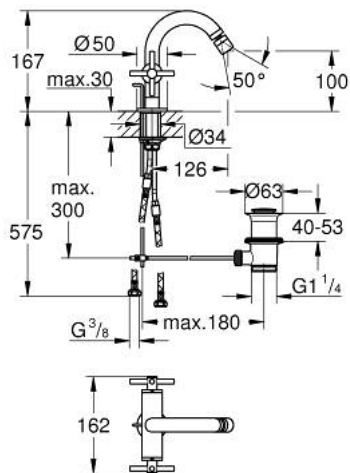

24 353 DC0 ATRIO SINGLE-HOLE BIDET MIXER 1/2"

PRODUCT DESCRIPTION

- Colour: supersteel
- ceramic headparts 1/2", 90°
- GROHE LongLife finish
- rapid installation system
- ball-joint mousseur
- bow spout
- pop-up waste set 1 1/4"
- flexible connection hoses
- with cross handles
- Two different sets of caps included. One set with "H" and "C" marking, one set without marking.

24 353 DC0 ATRIO SINGLE-HOLE BIDET MIXER 1/2"

	6.2	180mm
	8	350mm

SPARE PARTS, oktober 2021 – now

- 1: Cross handles (Spare part-nr. 14215DC0)
- 2: Ceramic headpart 1/2" (Spare part-nr. 45883000)
- 2.1: O-ring \varnothing 18.2 x \varnothing 1.7 (Spare part-nr. 0392400M)
- 3: Pop-up rod (Spare part-nr. 65196DC0)
- 4: Mousseur (Spare part-nr. 06574DC0)
- 5: Shank fastening assembly (Spare part-nr. 48409000)
- 6: Waste set 1 1/4" (Spare part-nr. 28910DC0)
- 6.1: Plug (Spare part-nr. 07182DC0)
- 6.2: Eccentric rod (Spare part-nr. 07052000)
- 7: Ceramic headpart 1/2" (Spare part-nr. 45882000)
- 7.1: O-ring \varnothing 18.2 x \varnothing 1.7 (Spare part-nr. 0392400M)
- 8: Eccentric rod (Spare part-nr. 07341000)*