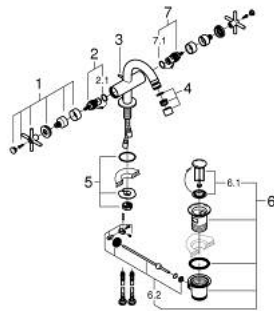

## 24 353 DL0 ATRIO SINGLE-HOLE BIDET MIXER 1/2"

### PRODUCT DESCRIPTION

- Colour: brushed warm sunset
- ceramic headparts 1/2", 90°
- GROHE LongLife finish
- rapid installation system
- ball-joint mousseur
- bow spout
- pop-up waste set 1 1/4"
- flexible connection hoses
- with cross handles
- Two different sets of caps included. One set with "H" and "C" marking, one set without marking.

## 24 353 DL0 ATRIO SINGLE-HOLE BIDET MIXER 1/2"

	6.2	180mm
	8	350mm

### SPARE PARTS, november 2022 – now

- 1: Cross handles (Spare part-nr. 14215DL0)
- 2: Ceramic headpart 1/2" (Spare part-nr. 45883000)
- 2.1: O-ring Ø 18.2 x Ø 1.7 (Spare part-nr. 0392400M)
- 3: Pop-up rod (Spare part-nr. 65196DL0)
- 4: Mousseur (Spare part-nr. 06574DL0)
- 5: Shank fastening assembly (Spare part-nr. 48409000)
- 6: Waste set 1 1/4" (Spare part-nr. 28910DL0)
- 6.1: Plug (Spare part-nr. 07182DL0)
- 6.2: Eccentric rod (Spare part-nr. 07052000)
- 7: Ceramic headpart 1/2" (Spare part-nr. 45882000)
- 7.1: O-ring Ø 18.2 x Ø 1.7 (Spare part-nr. 0392400M)
- 8: Eccentric rod (Spare part-nr. 07341000)\*