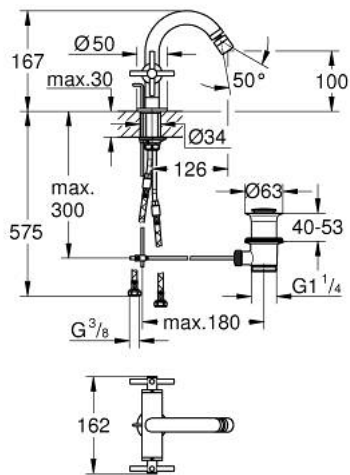

## 24 353 DL0 ATRIO SINGLE-HOLE BIDET MIXER 1/2"

### PRODUCT DESCRIPTION

- Colour: brushed warm sunset
- ceramic headparts 1/2", 90°
- GROHE LongLife finish
- rapid installation system
- ball-joint mousseur
- bow spout
- pop-up waste set 1 1/4"
- flexible connection hoses
- with cross handles
- Two different sets of caps included. One set with "H" and "C" marking, one set without marking.

## 24 353 DL0 ATRIO SINGLE-HOLE BIDET MIXER 1/2"

	6.2	180mm
	8	350mm

### SPARE PARTS, november 2022 – now

- 1: Cross handles (Spare part-nr. 14215DL0)
- 2: Ceramic headpart 1/2" (Spare part-nr. 45883000)
- 2.1: O-ring Ø 18.2 x Ø 1.7 (Spare part-nr. 0392400M)
- 3: Pop-up rod (Spare part-nr. 65196DL0)
- 4: Mousseur (Spare part-nr. 06574DL0)
- 5: Shank fastening assembly (Spare part-nr. 48409000)
- 6: Waste set 1 1/4" (Spare part-nr. 28910DL0)
- 6.1: Plug (Spare part-nr. 07182DL0)
- 6.2: Eccentric rod (Spare part-nr. 07052000)
- 7: Ceramic headpart 1/2" (Spare part-nr. 45882000)
- 7.1: O-ring Ø 18.2 x Ø 1.7 (Spare part-nr. 0392400M)
- 8: Eccentric rod (Spare part-nr. 07341000)\*