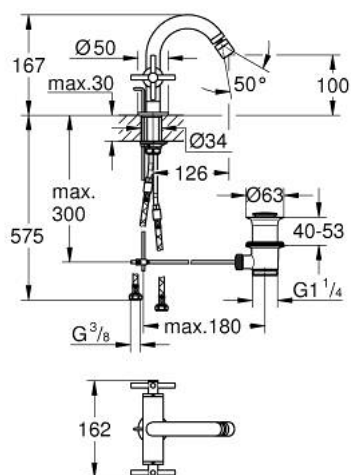

24 353 GL0 ATRIO SINGLE-HOLE BIDET MIXER 1/2"

PRODUCT DESCRIPTION

- Colour: cool sunrise
- ceramic headparts 1/2", 90°
- GROHE LongLife finish
- rapid installation system
- ball-joint mousseur
- bow spout
- pop-up waste set 1 1/4"
- flexible connection hoses
- with cross handles
- Two different sets of caps included. One set with "H" and "C" marking, one set without marking.

24 353 GL0 ATRIO SINGLE-HOLE BIDET MIXER 1/2"

	6.2	180mm
	8	350mm

SPARE PARTS, oktober 2021 – now

- 1: Cross handles (Spare part-nr. 14215GL0)
- 2: Ceramic headpart 1/2" (Spare part-nr. 45883000)
- 2.1: O-ring Ø 18.2 x Ø 1.7 (Spare part-nr. 0392400M)
- 3: Pop-up rod (Spare part-nr. 65196GL0)
- 4: Mousseur (Spare part-nr. 06574GL0)
- 5: Shank fastening assembly (Spare part-nr. 48409000)
- 6: Waste set 1 1/4" (Spare part-nr. 28910GL0)
- 6.1: Plug (Spare part-nr. 07182GL0)
- 6.2: Eccentric rod (Spare part-nr. 07052000)
- 7: Ceramic headpart 1/2" (Spare part-nr. 45882000)
- 7.1: O-ring Ø 18.2 x Ø 1.7 (Spare part-nr. 0392400M)
- 8: Eccentric rod (Spare part-nr. 07341000)*