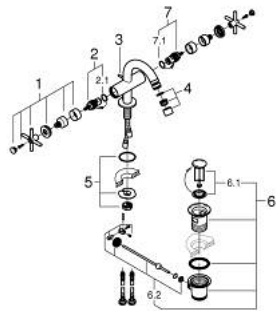

24 353 GL0 ATRIO SINGLE-HOLE BIDET MIXER 1/2"

PRODUCT DESCRIPTION

- Colour: cool sunrise
- ceramic headparts 1/2", 90°
- GROHE LongLife finish
- rapid installation system
- ball-joint mousseur
- bow spout
- pop-up waste set 1 1/4"
- flexible connection hoses
- with cross handles
- Two different sets of caps included. One set with "H" and "C" marking, one set without marking.

24 353 GL0 ATRIO SINGLE-HOLE BIDET MIXER 1/2"

	6.2	180mm
	8	350mm

SPARE PARTS, oktober 2021 – now

- 1: Cross handles (Spare part-nr. 14215GL0)
- 2: Ceramic headpart 1/2" (Spare part-nr. 45883000)
- 2.1: O-ring Ø 18.2 x Ø 1.7 (Spare part-nr. 0392400M)
- 3: Pop-up rod (Spare part-nr. 65196GL0)
- 4: Mousseur (Spare part-nr. 06574GL0)
- 5: Shank fastening assembly (Spare part-nr. 48409000)
- 6: Waste set 1 1/4" (Spare part-nr. 28910GL0)
- 6.1: Plug (Spare part-nr. 07182GL0)
- 6.2: Eccentric rod (Spare part-nr. 07052000)
- 7: Ceramic headpart 1/2" (Spare part-nr. 45882000)
- 7.1: O-ring Ø 18.2 x Ø 1.7 (Spare part-nr. 0392400M)
- 8: Eccentric rod (Spare part-nr. 07341000)*