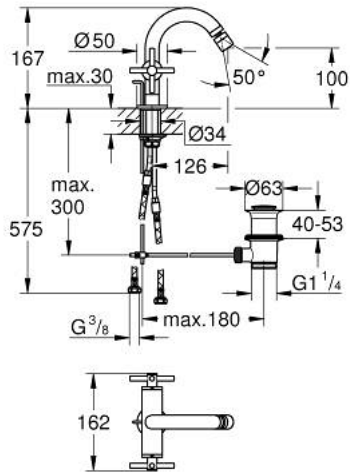

## 24 353 GN0 ATRIO SINGLE-HOLE BIDET MIXER 1/2"

### PRODUCT DESCRIPTION

- Colour: brushed cool sunrise
- ceramic headparts 1/2", 90°
- GROHE LongLife finish
- rapid installation system
- ball-joint mousseur
- bow spout
- pop-up waste set 1 1/4"
- flexible connection hoses
- with cross handles
- Two different sets of caps included. One set with "H" and "C" marking, one set without marking.

## 24 353 GN0 ATRIO SINGLE-HOLE BIDET MIXER 1/2"

	6.2	180mm
	8	350mm

### SPARE PARTS, november 2022 – now

- 1: Cross handles (Spare part-nr. 14215GN0)
- 2: Ceramic headpart 1/2" (Spare part-nr. 45883000)
- 2.1: O-ring Ø 18.2 x Ø 1.7 (Spare part-nr. 0392400M)
- 3: Pop-up rod (Spare part-nr. 65196GN0)
- 4: Mousseur (Spare part-nr. 06574GN0)
- 5: Shank fastening assembly (Spare part-nr. 48409000)
- 6: Waste set 1 1/4" (Spare part-nr. 28910GN0)
- 6.1: Plug (Spare part-nr. 07182GN0)
- 6.2: Eccentric rod (Spare part-nr. 07052000)
- 7: Ceramic headpart 1/2" (Spare part-nr. 45882000)
- 7.1: O-ring Ø 18.2 x Ø 1.7 (Spare part-nr. 0392400M)
- 8: Eccentric rod (Spare part-nr. 07341000)\*