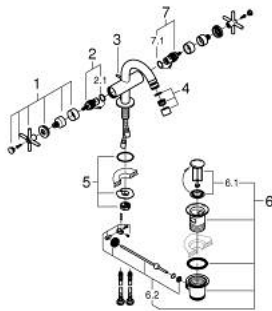

## 24 353 GN0 ATRIO SINGLE-HOLE BIDET MIXER 1/2"

### PRODUCT DESCRIPTION

- Colour: brushed cool sunrise
- ceramic headparts 1/2", 90°
- GROHE LongLife finish
- rapid installation system
- ball-joint mousseur
- bow spout
- pop-up waste set 1 1/4"
- flexible connection hoses
- with cross handles
- Two different sets of caps included. One set with "H" and "C" marking, one set without marking.

## 24 353 GN0 ATRIO SINGLE-HOLE BIDET MIXER 1/2"

	6.2	180mm
	8	350mm

### SPARE PARTS, november 2022 – now

- 1: Cross handles (Spare part-nr. 14215GN0)
- 2: Ceramic headpart 1/2" (Spare part-nr. 45883000)
- 2.1: O-ring Ø 18.2 x Ø 1.7 (Spare part-nr. 0392400M)
- 3: Pop-up rod (Spare part-nr. 65196GN0)
- 4: Mousseur (Spare part-nr. 06574GN0)
- 5: Shank fastening assembly (Spare part-nr. 48409000)
- 6: Waste set 1 1/4" (Spare part-nr. 28910GN0)
- 6.1: Plug (Spare part-nr. 07182GN0)
- 6.2: Eccentric rod (Spare part-nr. 07052000)
- 7: Ceramic headpart 1/2" (Spare part-nr. 45882000)
- 7.1: O-ring Ø 18.2 x Ø 1.7 (Spare part-nr. 0392400M)
- 8: Eccentric rod (Spare part-nr. 07341000)\*