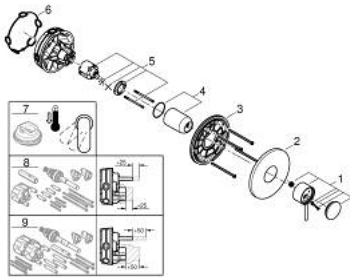

24 354 000 ATRIO SINGLE-LEVER SHOWER MIXER

PRODUCT DESCRIPTION

- Colour: chrome
- trim set for GROHE Rapido SmartBox (35 600/35 604)
- GROHE SilkMove 46 mm ceramic cartridge
- GROHE LongLife finish
- GROHE FastFixation escutcheon with covered shaft sealing and covered fixing
- metal escutcheon, retroactively 6° adjustable
- metal lever
- without roughing-in set 35 600/35 604 (please order separately)
- flow performance: outlet B or C = 30 l/min

24 354 000 ATRIO SINGLE-LEVER SHOWER MIXER

SPARE PARTS, oktober 2021 – now

1: Lever (Spare part-nr. 48443000)

2: Escutcheon (Spare part-nr. 48615000)

3: Mounting plate (Spare part-nr. 48439000)

4: Cap (Spare part-nr. 02693000)

5: Cartridge (Spare part-nr. 46048000)

6: Seal (Spare part-nr. 48360000)

7: Temperature limiter (Spare part-nr. 46308000)*

8: Universal extension set single-lever mixers, 25 mm (Spare part-nr. 14056000

)*

9: Universal extension set single-lever mixers, 50 mm (Spare part-nr. 14057000

)*

* Optional accessories