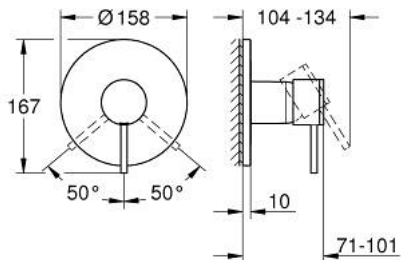

24 354 000 ATRIO SINGLE-LEVER SHOWER MIXER

PRODUCT DESCRIPTION

- Colour: chrome
- trim set for GROHE Rapido SmartBox (35 600/35 604)
- GROHE SilkMove 46 mm ceramic cartridge
- GROHE LongLife finish
- GROHE FastFixation escutcheon with covered shaft sealing and covered fixing
- metal escutcheon, retroactively 6° adjustable
- metal lever
- without roughing-in set 35 600/35 604 (please order separately)
- flow performance: outlet B or C = 30 l/min

24 354 000 ATRIO SINGLE-LEVER SHOWER MIXER

SPARE PARTS, oktober 2021 – now

1: Lever (Spare part-nr. 48443000)

2: Escutcheon (Spare part-nr. 48615000)

3: Mounting plate (Spare part-nr. 48439000)

4: Cap (Spare part-nr. 02693000)

5: Cartridge (Spare part-nr. 46048000)

6: Seal (Spare part-nr. 48360000)

7: Temperature limiter (Spare part-nr. 46308000)*

8: Universal extension set single-lever mixers, 25 mm (Spare part-nr. 14056000

)*

9: Universal extension set single-lever mixers, 50 mm (Spare part-nr. 14057000

)*

* Optional accessories