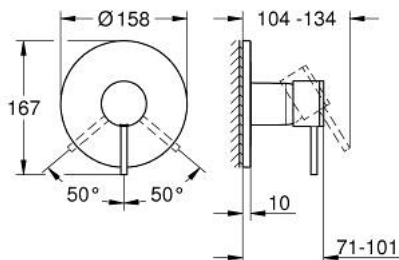

## 24 354 AL0 ATRIO SINGLE-LEVER SHOWER MIXER

### PRODUCT DESCRIPTION

- Colour: brushed hard graphite
- trim set for GROHE Rapido SmartBox (35 600/35 604)
- GROHE SilkMove 46 mm ceramic cartridge
- GROHE LongLife finish
- GROHE FastFixation escutcheon with covered shaft sealing and covered fixing
- metal escutcheon, retroactively 6° adjustable
- metal lever
- without roughing-in set 35 600/35 604 (please order separately)
- flow performance: outlet B or C = 30 l/min

6: Seal (Spare part-nr. 48360000)

7: Temperature limiter (Spare part-nr. 46308000)\*

8: Universal extension set single-lever mixers, 25 mm (Spare part-nr. 14056000

)\*

9: Universal extension set single-lever mixers, 50 mm (Spare part-nr. 14057000