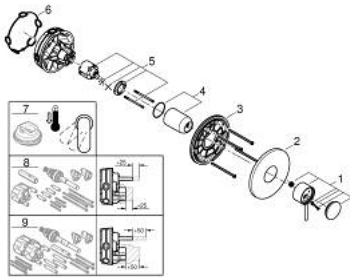

## 24 354 AL0 ATRIO SINGLE-LEVER SHOWER MIXER

### PRODUCT DESCRIPTION

- Colour: brushed hard graphite
- trim set for GROHE Rapido SmartBox (35 600/35 604)
- GROHE SilkMove 46 mm ceramic cartridge
- GROHE LongLife finish
- GROHE FastFixation escutcheon with covered shaft sealing and covered fixing
- metal escutcheon, retroactively 6° adjustable
- metal lever
- without roughing-in set 35 600/35 604 (please order separately)
- flow performance: outlet B or C = 30 l/min

### SPARE PARTS, oktober 2021 – now

1: Lever (Spare part-nr. 48443AL0)

2: Escutcheon (Spare part-nr. 48615AL0)

3: Mounting plate (Spare part-nr. 48439000)

4: Cap (Spare part-nr. 02693AL0)

5: Cartridge (Spare part-nr. 46048000)

6: Seal (Spare part-nr. 48360000)

7: Temperature limiter (Spare part-nr. 46308000)\*

8: Universal extension set single-lever mixers, 25 mm (Spare part-nr. 14056000

)\*

9: Universal extension set single-lever mixers, 50 mm (Spare part-nr. 14057000