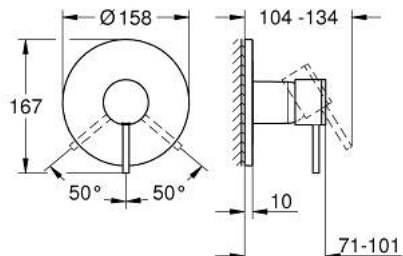

24 354 DA0 ATRIO SINGLE-LEVER SHOWER MIXER

PRODUCT DESCRIPTION

- Colour: warm sunset
- trim set for GROHE Rapido SmartBox (35 600/35 604)
- GROHE SilkMove 46 mm ceramic cartridge
- GROHE LongLife finish
- GROHE FastFixation escutcheon with covered shaft sealing and covered fixing
- metal escutcheon, retroactively 6° adjustable
- metal lever
- without roughing-in set 35 600/35 604 (please order separately)
- flow performance: outlet B or C = 30 l/min

24 354 DA0 ATRIO SINGLE-LEVER SHOWER MIXER

SPARE PARTS, oktober 2021 – now

- 1: Lever (Spare part-nr. 48443DA0)
 - 2: Escutcheon (Spare part-nr. 48615DA0)
 - 3: Mounting plate (Spare part-nr. 48439000)
 - 4: cap (Spare part-nr. 02693DA0)
 - 5: Cartridge (Spare part-nr. 46048000)
 - 6: Seal (Spare part-nr. 48360000)
 - 7: Temperature limiter (Spare part-nr. 46308000)*
 - 8: Universal extension set single-lever mixers, 25 mm (Spare part-nr. 14056000)*
 - 9: Universal extension set single-lever mixers, 50 mm (Spare part-nr. 14057000)*
- * Optional accessories