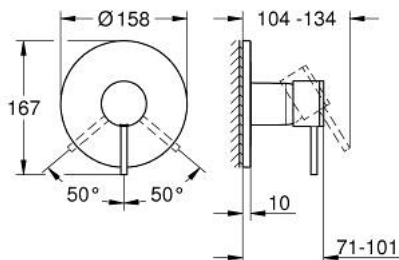

24 354 DC0 ATRIO SINGLE-LEVER SHOWER MIXER

PRODUCT DESCRIPTION

- Colour: supersteel
- trim set for GROHE Rapido SmartBox (35 600/35 604)
- GROHE SilkMove 46 mm ceramic cartridge
- GROHE LongLife finish
- GROHE FastFixation escutcheon with covered shaft sealing and covered fixing
- metal escutcheon, retroactively 6° adjustable
- metal lever
- without roughing-in set 35 600/35 604 (please order separately)
- flow performance: outlet B or C = 30 l/min

24 354 DC0 ATRIO SINGLE-LEVER SHOWER MIXER

SPARE PARTS, oktober 2021 – now

- 1: Lever (Spare part-nr. 48443DC0)
 - 2: Escutcheon (Spare part-nr. 48615DC0)
 - 3: Mounting plate (Spare part-nr. 48439000)
 - 4: Cap (Spare part-nr. 02693DC0)
 - 5: Cartridge (Spare part-nr. 46048000)
 - 6: Seal (Spare part-nr. 48360000)
 - 7: Temperature limiter (Spare part-nr. 46308000)*
 - 8: Universal extension set single-lever mixers, 25 mm (Spare part-nr. 14056000)*
 - 9: Universal extension set single-lever mixers, 50 mm (Spare part-nr. 14057000)*
- * Optional accessories