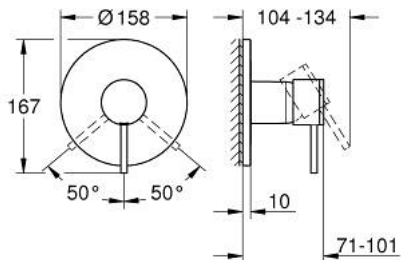

24 354 DL0 ATRIO SINGLE-LEVER SHOWER MIXER

PRODUCT DESCRIPTION

- Colour: brushed warm sunset
- trim set for GROHE Rapido SmartBox (35 600/35 604)
- GROHE SilkMove 46 mm ceramic cartridge
- GROHE LongLife finish
- GROHE FastFixation escutcheon with covered shaft sealing and covered fixing
- metal escutcheon, retroactively 6° adjustable
- metal lever
- without roughing-in set 35 600/35 604 (please order separately)
- flow performance: outlet B or C = 30 l/min

24 354 DL0 ATRIO SINGLE-LEVER SHOWER MIXER

SPARE PARTS, november 2022 – now

- 1: Lever (Spare part-nr. 48443DL0)
 - 2: escutcheon (Spare part-nr. 48615DL0)
 - 3: Mounting plate (Spare part-nr. 48439000)
 - 4: cap (Spare part-nr. 02693DL0)
 - 5: Cartridge (Spare part-nr. 46048000)
 - 6: Seal (Spare part-nr. 48360000)
 - 7: Temperature limiter (Spare part-nr. 46308000)*
 - 8: Universal extension set single-lever mixers, 25 mm (Spare part-nr. 14056000)*
 - 9: Universal extension set single-lever mixers, 50 mm (Spare part-nr. 14057000)*
- * Optional accessories