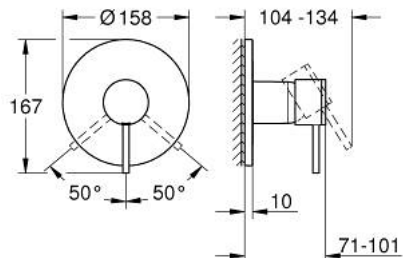

24 354 GL0 ATRIO SINGLE-LEVER SHOWER MIXER

PRODUCT DESCRIPTION

- Colour: cool sunrise
- trim set for GROHE Rapido SmartBox (35 600/35 604)
- GROHE SilkMove 46 mm ceramic cartridge
- GROHE LongLife finish
- GROHE FastFixation escutcheon with covered shaft sealing and covered fixing
- metal escutcheon, retroactively 6° adjustable
- metal lever
- without roughing-in set 35 600/35 604 (please order separately)
- flow performance: outlet B or C = 30 l/min

24 354 GL0 ATRIO SINGLE-LEVER SHOWER MIXER

SPARE PARTS, oktober 2021 – now

1: Lever (Spare part-nr. 48443GL0)

2: Escutcheon (Spare part-nr. 48615GL0)

3: Mounting plate (Spare part-nr. 48439000)

4: cap (Spare part-nr. 02693GL0)

5: Cartridge (Spare part-nr. 46048000)

6: Seal (Spare part-nr. 48360000)

7: Temperature limiter (Spare part-nr. 46308000)*

8: Universal extension set single-lever mixers, 25 mm (Spare part-nr. 14056000

)*

9: Universal extension set single-lever mixers, 50 mm (Spare part-nr. 14057000

)*

* Optional accessories