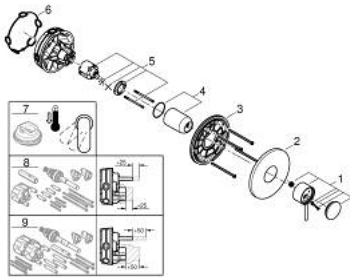

24 354 GL0 ATRIO SINGLE-LEVER SHOWER MIXER

PRODUCT DESCRIPTION

- Colour: cool sunrise
- trim set for GROHE Rapido SmartBox (35 600/35 604)
- GROHE SilkMove 46 mm ceramic cartridge
- GROHE LongLife finish
- GROHE FastFixation escutcheon with covered shaft sealing and covered fixing
- metal escutcheon, retroactively 6° adjustable
- metal lever
- without roughing-in set 35 600/35 604 (please order separately)
- flow performance: outlet B or C = 30 l/min

24 354 GL0 ATRIO SINGLE-LEVER SHOWER MIXER

SPARE PARTS, oktober 2021 – now

1: Lever (Spare part-nr. 48443GL0)

2: Escutcheon (Spare part-nr. 48615GL0)

3: Mounting plate (Spare part-nr. 48439000)

4: cap (Spare part-nr. 02693GL0)

5: Cartridge (Spare part-nr. 46048000)

6: Seal (Spare part-nr. 48360000)

7: Temperature limiter (Spare part-nr. 46308000)*

8: Universal extension set single-lever mixers, 25 mm (Spare part-nr. 14056000

)*

9: Universal extension set single-lever mixers, 50 mm (Spare part-nr. 14057000

)*

* Optional accessories