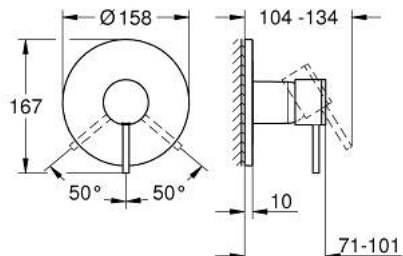

24 354 GN0 ATRIO SINGLE-LEVER SHOWER MIXER

PRODUCT DESCRIPTION

- Colour: brushed cool sunrise
- trim set for GROHE Rapido SmartBox (35 600/35 604)
- GROHE SilkMove 46 mm ceramic cartridge
- GROHE LongLife finish
- GROHE FastFixation escutcheon with covered shaft sealing and covered fixing
- metal escutcheon, retroactively 6° adjustable
- metal lever
- without roughing-in set 35 600/35 604 (please order separately)
- flow performance: outlet B or C = 30 l/min

24 354 GN0 ATRIO SINGLE-LEVER SHOWER MIXER

SPARE PARTS, november 2022 – now

- 1: Lever (Spare part-nr. 48443GN0)
- 2: escutcheon (Spare part-nr. 48615GN0)
- 3: Mounting plate (Spare part-nr. 48439000)
- 4: cap (Spare part-nr. 02693GN0)
- 5: Cartridge (Spare part-nr. 46048000)
- 6: Seal (Spare part-nr. 48360000)
- 7: Temperature limiter (Spare part-nr. 46308000)*
- 8: Universal extension set single-lever mixers, 25 mm (Spare part-nr. 14056000)*
- 9: Universal extension set single-lever mixers, 50 mm (Spare part-nr. 14057000)*