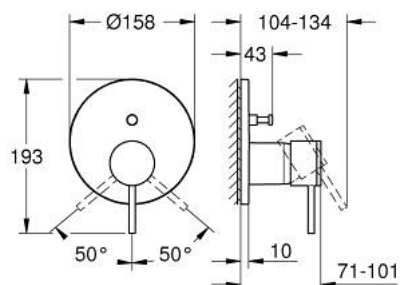

## 24 355 AL0 ATRIO SINGLE-LEVER MIXER WITH 2-WAY DIVERTER

### PRODUCT DESCRIPTION

- Colour: brushed hard graphite
- trim set for GROHE Rapido SmartBox (35 600/35 604)
- GROHE SilkMove 46 mm ceramic cartridge
- GROHE LongLife finish
- GROHE FastFixation escutcheon with covered shaft sealing and covered fixing
- metal escutcheon, retroactively 6° adjustable
- metal lever
- automatic 2-way diverter
- without roughing-in set 35 600/35 604 (please order separately)
- flow performance: outlet B = 27 l/min, outlet C = 27 l/min

### SPARE PARTS, oktober 2021 – now

- 1: Lever (Spare part-nr. 48443AL0)
  - 2: Escutcheon (Spare part-nr. 48616AL0)
  - 3: Mounting plate (Spare part-nr. 48440000)
  - 4: Cap (Spare part-nr. 02693AL0)
  - 5: Diverter knob (Spare part-nr. 48637AL0)
  - 6: Diverter (Spare part-nr. 48634000)
  - 7: Cartridge (Spare part-nr. 46048000)
  - 8: Non-return valve (Spare part-nr. 49085000)
  - 9: Seal (Spare part-nr. 48360000)
  - 10: Temperature limiter (Spare part-nr. 46308000)\*
  - 11: Backflow protection combination (EN1717) (Spare part-nr. 14055000)\*
  - 12: Universal extension set single-lever mixers, 25 mm (Spare part-nr. 14056000)\*
  - 13: diverter (Spare part-nr. 48635000)\*
  - 14: Universal extension set single-lever mixers, 50 mm (Spare part-nr. 14057000)\*
  - 15: diverter (Spare part-nr. 48636000)\*
- \* Optional accessories