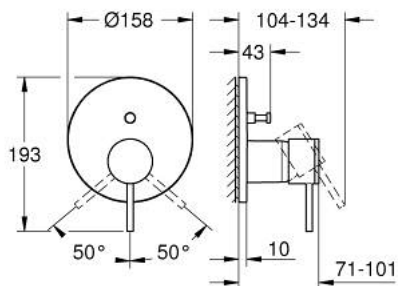

24 355 DA0 ATRIO SINGLE-LEVER MIXER WITH 2-WAY DIVERTER

PRODUCT DESCRIPTION

- Colour: warm sunset
- trim set for GROHE Rapido SmartBox (35 600/35 604)
- GROHE SilkMove 46 mm ceramic cartridge
- GROHE LongLife finish
- GROHE FastFixation escutcheon with covered shaft sealing and covered fixing
- metal escutcheon, retroactively 6° adjustable
- metal lever
- automatic 2-way diverter
- without roughing-in set 35 600/35 604 (please order separately)
- flow performance: outlet B = 27 l/min, outlet C = 27 l/min

24 355 DA0 ATRIO SINGLE-LEVER MIXER WITH 2-WAY DIVERTER

SPARE PARTS, oktober 2021 – now

- 1: Lever (Spare part-nr. 48443DA0)
 - 2: Escutcheon (Spare part-nr. 48616DA0)
 - 3: Mounting plate (Spare part-nr. 48440000)
 - 4: cap (Spare part-nr. 02693DA0)
 - 5: Diverter knob (Spare part-nr. 48637DA0)
 - 6: Diverter (Spare part-nr. 48634000)
 - 7: Cartridge (Spare part-nr. 46048000)
 - 8: Non-return valve (Spare part-nr. 49085000)
 - 9: Seal (Spare part-nr. 48360000)
 - 10: Temperature limiter (Spare part-nr. 46308000)*
 - 11: Backflow protection combination (EN1717) (Spare part-nr. 14055000)*
 - 12: Universal extension set single-lever mixers, 25 mm (Spare part-nr. 14056000)*
 - 13: diverter (Spare part-nr. 48635000)*
 - 14: Universal extension set single-lever mixers, 50 mm (Spare part-nr. 14057000)*
 - 15: diverter (Spare part-nr. 48636000)*
- * Optional accessories