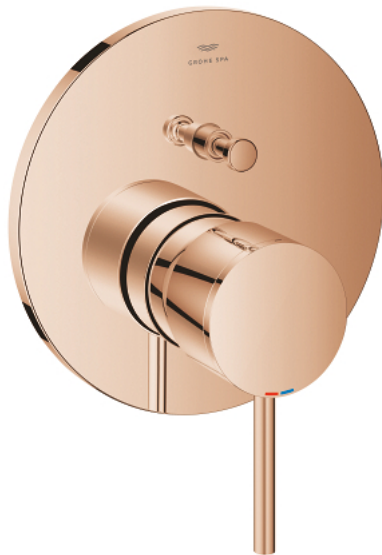

24 355 DA0 ATRIO SINGLE-LEVER MIXER WITH 2-WAY DIVERTER

PRODUCT DESCRIPTION

- Colour: warm sunset
- trim set for GROHE Rapido SmartBox (35 600/35 604)
- GROHE SilkMove 46 mm ceramic cartridge
- GROHE LongLife finish
- GROHE FastFixation escutcheon with covered shaft sealing and covered fixing
- metal escutcheon, retroactively 6° adjustable
- metal lever
- automatic 2-way diverter
- without roughing-in set 35 600/35 604 (please order separately)
- flow performance: outlet B = 27 l/min, outlet C = 27 l/min

24 355 DA0 ATRIO SINGLE-LEVER MIXER WITH 2-WAY DIVERTER

SPARE PARTS, oktober 2021 – now

- 1: Lever (Spare part-nr. 48443DA0)
 - 2: Escutcheon (Spare part-nr. 48616DA0)
 - 3: Mounting plate (Spare part-nr. 48440000)
 - 4: cap (Spare part-nr. 02693DA0)
 - 5: Diverter knob (Spare part-nr. 48637DA0)
 - 6: Diverter (Spare part-nr. 48634000)
 - 7: Cartridge (Spare part-nr. 46048000)
 - 8: Non-return valve (Spare part-nr. 49085000)
 - 9: Seal (Spare part-nr. 48360000)
 - 10: Temperature limiter (Spare part-nr. 46308000)*
 - 11: Backflow protection combination (EN1717) (Spare part-nr. 14055000)*
 - 12: Universal extension set single-lever mixers, 25 mm (Spare part-nr. 14056000)*
 - 13: diverter (Spare part-nr. 48635000)*
 - 14: Universal extension set single-lever mixers, 50 mm (Spare part-nr. 14057000)*
 - 15: diverter (Spare part-nr. 48636000)*
- * Optional accessories