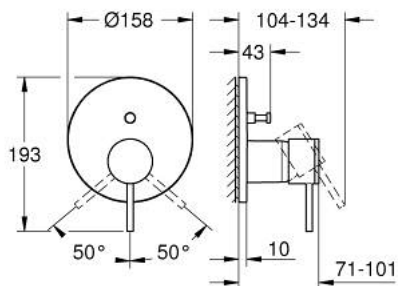

## 24 355 DC0 ATRIO SINGLE-LEVER MIXER WITH 2-WAY DIVERTER

### PRODUCT DESCRIPTION

- Colour: supersteel
- trim set for GROHE Rapido SmartBox (35 600/35 604)
- GROHE SilkMove 46 mm ceramic cartridge
- GROHE LongLife finish
- GROHE FastFixation escutcheon with covered shaft sealing and covered fixing
- metal escutcheon, retroactively 6° adjustable
- metal lever
- automatic 2-way diverter
- without roughing-in set 35 600/35 604 (please order separately)
- flow performance: outlet B = 27 l/min, outlet C = 27 l/min

### SPARE PARTS, oktober 2021 – now

- 1: Lever (Spare part-nr. 48443DC0)
  - 2: Escutcheon (Spare part-nr. 48616DC0)
  - 3: Mounting plate (Spare part-nr. 48440000)
  - 4: Cap (Spare part-nr. 02693DC0)
  - 5: Diverter knob (Spare part-nr. 48637DC0)
  - 6: Diverter (Spare part-nr. 48634000)
  - 7: Cartridge (Spare part-nr. 46048000)
  - 8: Non-return valve (Spare part-nr. 49085000)
  - 9: Seal (Spare part-nr. 48360000)
  - 10: Temperature limiter (Spare part-nr. 46308000)\*
  - 11: Backflow protection combination (EN1717) (Spare part-nr. 14055000)\*
  - 12: Universal extension set single-lever mixers, 25 mm (Spare part-nr. 14056000)\*
  - 13: diverter (Spare part-nr. 48635000)\*
  - 14: Universal extension set single-lever mixers, 50 mm (Spare part-nr. 14057000)\*
  - 15: diverter (Spare part-nr. 48636000)\*
- \* Optional accessories