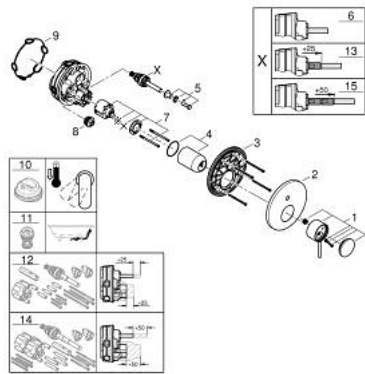

24 355 GL0 ATRIO SINGLE-LEVER MIXER WITH 2-WAY DIVERTER

PRODUCT DESCRIPTION

- Colour: cool sunrise
- trim set for GROHE Rapido SmartBox (35 600/35 604)
- GROHE SilkMove 46 mm ceramic cartridge
- GROHE LongLife finish
- GROHE FastFixation escutcheon with covered shaft sealing and covered fixing
- metal escutcheon, retroactively 6° adjustable
- metal lever
- automatic 2-way diverter
- without roughing-in set 35 600/35 604 (please order separately)
- flow performance: outlet B = 27 l/min, outlet C = 27 l/min

24 355 GL0 ATRIO SINGLE-LEVER MIXER WITH 2-WAY DIVERTER

SPARE PARTS, oktober 2021 – now

- 1: Lever (Spare part-nr. 48443GL0)
 - 2: Escutcheon (Spare part-nr. 48616GL0)
 - 3: Mounting plate (Spare part-nr. 48440000)
 - 4: cap (Spare part-nr. 02693GL0)
 - 5: Diverter knob (Spare part-nr. 48637GL0)
 - 6: Diverter (Spare part-nr. 48634000)
 - 7: Cartridge (Spare part-nr. 46048000)
 - 8: Non-return valve (Spare part-nr. 49085000)
 - 9: Seal (Spare part-nr. 48360000)
 - 10: Temperature limiter (Spare part-nr. 46308000)*
 - 11: Backflow protection combination (EN1717) (Spare part-nr. 14055000)*
 - 12: Universal extension set single-lever mixers, 25 mm (Spare part-nr. 14056000)*
 - 13: diverter (Spare part-nr. 48635000)*
 - 14: Universal extension set single-lever mixers, 50 mm (Spare part-nr. 14057000)*
 - 15: diverter (Spare part-nr. 48636000)*
- * Optional accessories