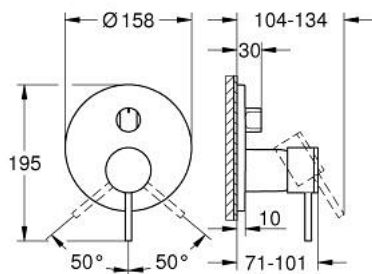

24 356 000 ATRIO SINGLE-LEVER MIXER WITH 3-WAY DIVERTER

PRODUCT DESCRIPTION

- Colour: chrome
- trim set for GROHE Rapido SmartBox (35 600/35 604)
- GROHE SilkMove 46 mm ceramic cartridge
- GROHE LongLife finish
- GROHE FastFixation escutcheon with covered shaft sealing and covered fixing
- metal escutcheon, retroactively 6° adjustable
- metal lever
- 3-way diverter
- without roughing-in set 35 600/35 604 (please order separately)
- flow performance: outlet A = 27 l/min, outlet B = 27 l/min, outlet C = 27 l/min

24 356 000 ATRIO SINGLE-LEVER MIXER WITH 3-WAY DIVERTER

SPARE PARTS, oktober 2021 – now

- 1: Lever (Spare part-nr. 48443000)
 - 2: Diverter knob, round (Spare part-nr. 48447000)
 - 3: Escutcheon (Spare part-nr. 49250000)
 - 4: Mounting plate (Spare part-nr. 49094000)
 - 5: Cap (Spare part-nr. 02693000)
 - 6: Cartridge (Spare part-nr. 46048000)
 - 7: Diverter (Spare part-nr. 48448000)
 - 8: Seal (Spare part-nr. 48360000)
 - 9: Temperature limiter (Spare part-nr. 46308000)*
 - 10: Universal extension set single-lever mixers, 25 mm (Spare part-nr. 14056000)*
 - 11: Universal extension set single-lever mixers, 50 mm (Spare part-nr. 14057000)*
- * Optional accessories