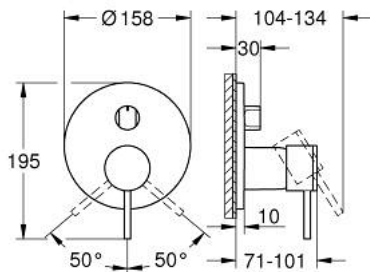

24 356 DA0 ATRIO SINGLE-LEVER MIXER WITH 3-WAY DIVERTER

PRODUCT DESCRIPTION

- Colour: warm sunset
- trim set for GROHE Rapido SmartBox (35 600/35 604)
- GROHE SilkMove 46 mm ceramic cartridge
- GROHE LongLife finish
- GROHE FastFixation escutcheon with covered shaft sealing and covered fixing
- metal escutcheon, retroactively 6° adjustable
- metal lever
- 3-way diverter
- without roughing-in set 35 600/35 604 (please order separately)
- flow performance: outlet A = 27 l/min, outlet B = 27 l/min, outlet C = 27 l/min

24 356 DA0 ATRIO SINGLE-LEVER MIXER WITH 3-WAY DIVERTER

SPARE PARTS, oktober 2021 – now

- 1: Lever (Spare part-nr. 48443DA0)
- 2: Diverter knob, round (Spare part-nr. 48447DA0)
- 3: Escutcheon (Spare part-nr. 49250DA0)
- 4: Mounting plate (Spare part-nr. 49094000)
- 5: cap (Spare part-nr. 02693DA0)
- 6: Cartridge (Spare part-nr. 46048000)
- 7: Diverter (Spare part-nr. 48448000)
- 8: Seal (Spare part-nr. 48360000)
- 9: Temperature limiter (Spare part-nr. 46308000)*
- 10: Universal extension set single-lever mixers, 25 mm (Spare part-nr. 14056000)*
- 11: Universal extension set single-lever mixers, 50 mm (Spare part-nr. 14057000)*