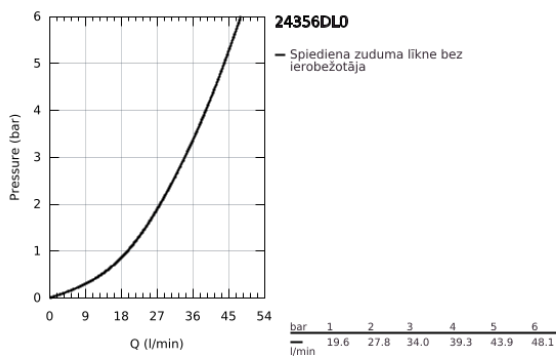

## 24 356 DL0 ATRIO SINGLE-LEVER MIXER WITH 3-WAY DIVERTER

### PRODUCT DESCRIPTION

- Colour: brushed warm sunset
- trim set for GROHE Rapido SmartBox (35 600/35 604)
- GROHE SilkMove 46 mm ceramic cartridge
- GROHE LongLife finish
- GROHE FastFixation escutcheon with covered shaft sealing and covered fixing
- metal escutcheon, retroactively 6° adjustable
- metal lever
- 3-way diverter
- without roughing-in set 35 600/35 604 (please order separately)
- flow performance: outlet A = 27 l/min, outlet B = 27 l/min, outlet C = 27 l/min