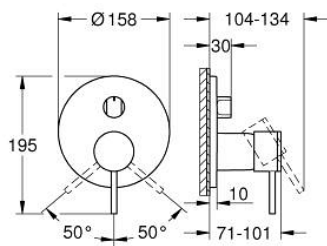

## 24 356 DL0 ATRIO SINGLE-LEVER MIXER WITH 3-WAY DIVERTER

### PRODUCT DESCRIPTION

- Colour: brushed warm sunset
- trim set for GROHE Rapido SmartBox (35 600/35 604)
- GROHE SilkMove 46 mm ceramic cartridge
- GROHE LongLife finish
- GROHE FastFixation escutcheon with covered shaft sealing and covered fixing
- metal escutcheon, retroactively 6° adjustable
- metal lever
- 3-way diverter
- without roughing-in set 35 600/35 604 (please order separately)
- flow performance: outlet A = 27 l/min, outlet B = 27 l/min, outlet C = 27 l/min

### SPARE PARTS, november 2022 – now

- 1: Lever (Spare part-nr. 48443DL0)
  - 2: Diverter knob, round (Spare part-nr. 48447DL0)
  - 3: Escutcheon (Spare part-nr. 49250DL0)
  - 4: Mounting plate (Spare part-nr. 49094000)
  - 5: cap (Spare part-nr. 02693DL0)
  - 6: Cartridge (Spare part-nr. 46048000)
  - 7: Diverter (Spare part-nr. 48448000)
  - 8: Seal (Spare part-nr. 48360000)
  - 9: Temperature limiter (Spare part-nr. 46308000)\*
  - 10: Universal extension set single-lever mixers, 25 mm (Spare part-nr. 1405600)\*
  - 11: Universal extension set single-lever mixers, 50 mm (Spare part-nr. 1405700)\*
- \* Optional accessories