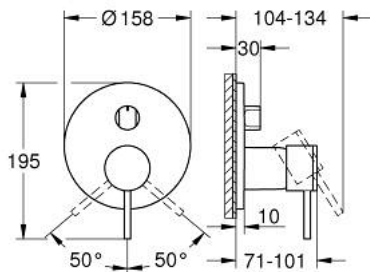

24 356 GL0 ATRIO SINGLE-LEVER MIXER WITH 3-WAY DIVERTER

PRODUCT DESCRIPTION

- Colour: cool sunrise
- trim set for GROHE Rapido SmartBox (35 600/35 604)
- GROHE SilkMove 46 mm ceramic cartridge
- GROHE LongLife finish
- GROHE FastFixation escutcheon with covered shaft sealing and covered fixing
- metal escutcheon, retroactively 6° adjustable
- metal lever
- 3-way diverter
- without roughing-in set 35 600/35 604 (please order separately)
- flow performance: outlet A = 27 l/min, outlet B = 27 l/min, outlet C = 27 l/min

24 356 GL0 ATRIO SINGLE-LEVER MIXER WITH 3-WAY DIVERTER

SPARE PARTS, oktober 2021 – now

- 1: Lever (Spare part-nr. 48443GL0)
- 2: Diverter knob, round (Spare part-nr. 48447GL0)
- 3: Escutcheon (Spare part-nr. 49250GL0)
- 4: Mounting plate (Spare part-nr. 49094000)
- 5: cap (Spare part-nr. 02693GL0)
- 6: Cartridge (Spare part-nr. 46048000)
- 7: Diverter (Spare part-nr. 48448000)
- 8: Seal (Spare part-nr. 48360000)
- 9: Temperature limiter (Spare part-nr. 46308000)*
- 10: Universal extension set single-lever mixers, 25 mm (Spare part-nr. 1405600)*
- 11: Universal extension set single-lever mixers, 50 mm (Spare part-nr. 1405700)*