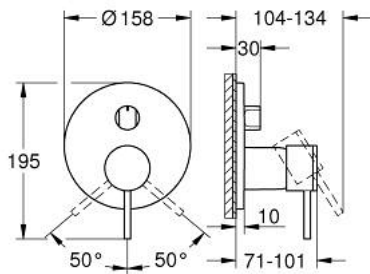

## 24 356 GN0 ATRIO SINGLE-LEVER MIXER WITH 3-WAY DIVERTER

### PRODUCT DESCRIPTION

- Colour: brushed cool sunrise
- trim set for GROHE Rapido SmartBox (35 600/35 604)
- GROHE SilkMove 46 mm ceramic cartridge
- GROHE LongLife finish
- GROHE FastFixation escutcheon with covered shaft sealing and covered fixing
- metal escutcheon, retroactively 6° adjustable
- metal lever
- 3-way diverter
- without roughing-in set 35 600/35 604 (please order separately)
- flow performance: outlet A = 27 l/min, outlet B = 27 l/min, outlet C = 27 l/min

### SPARE PARTS, november 2022 – now

- 1: Lever (Spare part-nr. 48443GN0)
  - 2: Diverter knob, round (Spare part-nr. 48447GN0)
  - 3: Escutcheon (Spare part-nr. 49250GN0)
  - 4: Mounting plate (Spare part-nr. 49094000)
  - 5: cap (Spare part-nr. 02693GN0)
  - 6: Cartridge (Spare part-nr. 46048000)
  - 7: Diverter (Spare part-nr. 48448000)
  - 8: Seal (Spare part-nr. 48360000)
  - 9: Temperature limiter (Spare part-nr. 46308000)\*
  - 10: Universal extension set single-lever mixers, 25 mm (Spare part-nr. 14056000)\*
  - 11: Universal extension set single-lever mixers, 50 mm (Spare part-nr. 14057000)\*
- \* Optional accessories