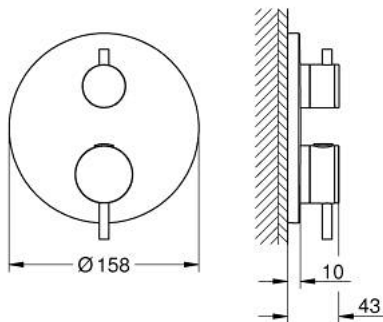

24 357 000 ATRIO THERMOSTATIC MIXER FOR 1 OUTLET WITH SHUT OFF VALVE

PRODUCT DESCRIPTION

- Colour: chrome
- trim set for GROHE Rapido SmartBox (35 600/35 604)
- GROHE TurboStat - compact cartridge with wax thermoelement
- GROHE LongLife finish
- GROHE FastFixation escutcheon with covered shaft sealing and covered fixing
- metal escutcheon, retroactively 6° adjustable
- GROHE SafeStop safety button at 38°C
- GROHE SafeStop Plus - optional temperature limiter at 43°C or 46°C included
- built-in non return valves and dirt strainers
- ceramic stop valve, 120°
- metal handles
- without roughing-in set 35 600/35 604 (please order separately)
- flow performance: outlet B = 27 l/min, outlet C = 30 l/min

24 357 000 ATRIO THERMOSTATIC MIXER FOR 1 OUTLET WITH SHUT OFF VALVE

SPARE PARTS, oktober 2021 – now

- 1: Mounting plate (Spare part-nr. 49080000)
- 2: Temperature control handle (Spare part-nr. 49089000)
- 3: Escutcheon (Spare part-nr. 49244000)
- 4: Shut-off handle Aquadimmer (Spare part-nr. 49165000)
- 5: Aquadimmer (Spare part-nr. 49084000)
- 6: Thermostatic compact cartridge 3/4" (Spare part-nr. 49028000)
- 7: Non-return valve (Spare part-nr. 49085000)
- 8: Seal (Spare part-nr. 48360000)
- 9: GROHE TurboStat cartridge 3/4" (Spare part-nr. 49003000)*
- 10: Service stops (Spare part-nr. 1405300M)*
- 11: Socket spanner (Spare part-nr. 49059000)*
- 12: Backflow protection combination (EN1717) (Spare part-nr. 14055000)*
- 13: Universal extension set 2-handle thermostats, 25 mm (Spare part-nr. 14058000)*