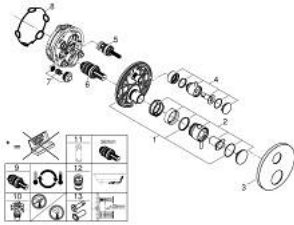

24 357 DA0 ATRIO THERMOSTATIC MIXER FOR 1 OUTLET WITH SHUT OFF VALVE

PRODUCT DESCRIPTION

- Colour: warm sunset
- trim set for GROHE Rapido SmartBox (35 600/35 604)
- GROHE TurboStat - compact cartridge with wax thermoelement
- GROHE LongLife finish
- GROHE FastFixation escutcheon with covered shaft sealing and covered fixing
- metal escutcheon, retroactively 6° adjustable
- GROHE SafeStop safety button at 38°C
- GROHE SafeStop Plus - optional temperature limiter at 43°C or 46°C included
- built-in non return valves and dirt strainers
- ceramic stop valve, 120°
- metal handles
- without roughing-in set 35 600/35 604 (please order separately)
- flow performance: outlet B = 27 l/min, outlet C = 30 l/min

24 357 DA0 ATRIO THERMOSTATIC MIXER FOR 1 OUTLET WITH SHUT OFF VALVE

SPARE PARTS, oktober 2021 – now

- 1: Mounting plate (Spare part-nr. 49080000)
 - 2: Temperature control handle (Spare part-nr. 49089DA0)
 - 3: Escutcheon (Spare part-nr. 49244DA0)
 - 4: shut-off handle aquadimmer (Spare part-nr. 49165DA0)
 - 5: Aquadimmer (Spare part-nr. 49084000)
 - 6: Thermostatic compact cartridge 3/4" (Spare part-nr. 49028000)
 - 7: Non-return valve (Spare part-nr. 49085000)
 - 8: Seal (Spare part-nr. 48360000)
 - 9: GROHE TurboStat cartridge 3/4" (Spare part-nr. 49003000)*
 - 10: Service stops (Spare part-nr. 1405300M)*
 - 11: Socket spanner (Spare part-nr. 49059000)*
 - 12: Backflow protection combination (EN1717) (Spare part-nr. 14055000)*
 - 13: Universal extension set 2-handle thermostats, 25 mm (Spare part-nr. 14058000)*
- * Optional accessories