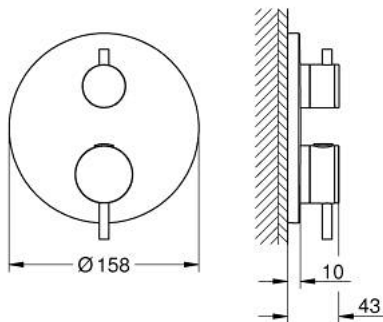

24 357 DA0 ATRIO THERMOSTATIC MIXER FOR 1 OUTLET WITH SHUT OFF VALVE

PRODUCT DESCRIPTION

- Colour: warm sunset
- trim set for GROHE Rapido SmartBox (35 600/35 604)
- GROHE TurboStat - compact cartridge with wax thermoelement
- GROHE LongLife finish
- GROHE FastFixation escutcheon with covered shaft sealing and covered fixing
- metal escutcheon, retroactively 6° adjustable
- GROHE SafeStop safety button at 38°C
- GROHE SafeStop Plus - optional temperature limiter at 43°C or 46°C included
- built-in non return valves and dirt strainers
- ceramic stop valve, 120°
- metal handles
- without roughing-in set 35 600/35 604 (please order separately)
- flow performance: outlet B = 27 l/min, outlet C = 30 l/min

24 357 DA0 ATRIO THERMOSTATIC MIXER FOR 1 OUTLET WITH SHUT OFF VALVE

SPARE PARTS, oktober 2021 – now

- 1: Mounting plate (Spare part-nr. 49080000)
 - 2: Temperature control handle (Spare part-nr. 49089DA0)
 - 3: Escutcheon (Spare part-nr. 49244DA0)
 - 4: shut-off handle aquadimmer (Spare part-nr. 49165DA0)
 - 5: Aquadimmer (Spare part-nr. 49084000)
 - 6: Thermostatic compact cartridge 3/4" (Spare part-nr. 49028000)
 - 7: Non-return valve (Spare part-nr. 49085000)
 - 8: Seal (Spare part-nr. 48360000)
 - 9: GROHE TurboStat cartridge 3/4" (Spare part-nr. 49003000)*
 - 10: Service stops (Spare part-nr. 1405300M)*
 - 11: Socket spanner (Spare part-nr. 49059000)*
 - 12: Backflow protection combination (EN1717) (Spare part-nr. 14055000)*
 - 13: Universal extension set 2-handle thermostats, 25 mm (Spare part-nr. 14058000)*
- * Optional accessories