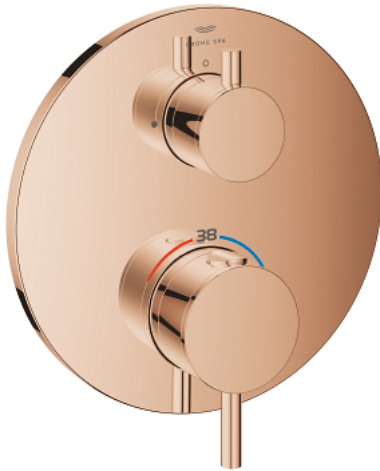

24 357 DA0 ATRIO THERMOSTATIC MIXER FOR 1 OUTLET WITH SHUT OFF VALVE

PRODUCT DESCRIPTION

- Colour: warm sunset
- trim set for GROHE Rapido SmartBox (35 600/35 604)
- GROHE TurboStat - compact cartridge with wax thermoelement
- GROHE LongLife finish
- GROHE FastFixation escutcheon with covered shaft sealing and covered fixing
- metal escutcheon, retroactively 6° adjustable
- GROHE SafeStop safety button at 38°C
- GROHE SafeStop Plus - optional temperature limiter at 43°C or 46°C included
- built-in non return valves and dirt strainers
- ceramic stop valve, 120°
- metal handles
- without roughing-in set 35 600/35 604 (please order separately)
- flow performance: outlet B = 27 l/min, outlet C = 30 l/min

24 357 DA0 ATRIO THERMOSTATIC MIXER FOR 1 OUTLET WITH SHUT OFF VALVE

SPARE PARTS, oktober 2021 – now

- 1: Mounting plate (Spare part-nr. 49080000)
 - 2: Temperature control handle (Spare part-nr. 49089DA0)
 - 3: Escutcheon (Spare part-nr. 49244DA0)
 - 4: shut-off handle aquadimmer (Spare part-nr. 49165DA0)
 - 5: Aquadimmer (Spare part-nr. 49084000)
 - 6: Thermostatic compact cartridge 3/4" (Spare part-nr. 49028000)
 - 7: Non-return valve (Spare part-nr. 49085000)
 - 8: Seal (Spare part-nr. 48360000)
 - 9: GROHE TurboStat cartridge 3/4" (Spare part-nr. 49003000)*
 - 10: Service stops (Spare part-nr. 1405300M)*
 - 11: Socket spanner (Spare part-nr. 49059000)*
 - 12: Backflow protection combination (EN1717) (Spare part-nr. 14055000)*
 - 13: Universal extension set 2-handle thermostats, 25 mm (Spare part-nr. 14058000)*
- * Optional accessories