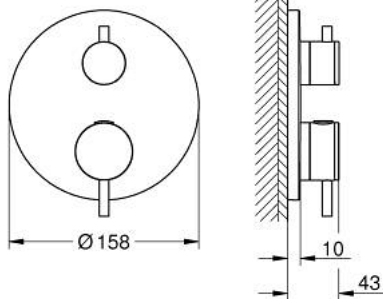

24 357 DC0 ATRIO THERMOSTATIC MIXER FOR 1 OUTLET WITH SHUT OFF VALVE

PRODUCT DESCRIPTION

- Colour: supersteel
- trim set for GROHE Rapido SmartBox (35 600/35 604)
- GROHE TurboStat - compact cartridge with wax thermoelement
- GROHE LongLife finish
- GROHE FastFixation escutcheon with covered shaft sealing and covered fixing
- metal escutcheon, retroactively 6° adjustable
- GROHE SafeStop safety button at 38°C
- GROHE SafeStop Plus - optional temperature limiter at 43°C or 46°C included
- built-in non return valves and dirt strainers
- ceramic stop valve, 120°
- metal handles
- without roughing-in set 35 600/35 604 (please order separately)
- flow performance: outlet B = 27 l/min, outlet C = 30 l/min

24 357 DC0 ATRIO THERMOSTATIC MIXER FOR 1 OUTLET WITH SHUT OFF VALVE

SPARE PARTS, oktober 2021 – now

- 1: Mounting plate (Spare part-nr. 49080000)
- 2: Temperature control handle (Spare part-nr. 49089DC0)
- 3: Escutcheon (Spare part-nr. 49244DC0)
- 4: Shut-off handle Aquadimmer (Spare part-nr. 49165DC0)
- 5: Aquadimmer (Spare part-nr. 49084000)
- 6: Thermostatic compact cartridge 3/4" (Spare part-nr. 49028000)
- 7: Non-return valve (Spare part-nr. 49085000)
- 8: Seal (Spare part-nr. 48360000)
- 9: GROHE TurboStat cartridge 3/4" (Spare part-nr. 49003000)*
- 10: Service stops (Spare part-nr. 1405300M)*
- 11: Socket spanner (Spare part-nr. 49059000)*
- 12: Backflow protection combination (EN1717) (Spare part-nr. 14055000)*
- 13: Universal extension set 2-handle thermostats, 25 mm (Spare part-nr. 14058000)*