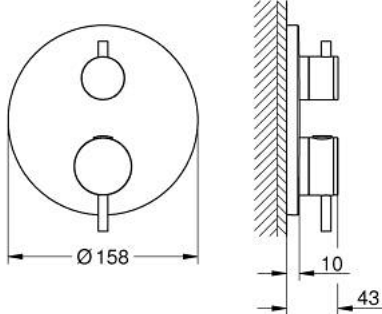

### PRODUCT DESCRIPTION

- Colour: cool sunrise
- trim set for GROHE Rapido SmartBox (35 600/35 604)
- GROHE TurboStat - compact cartridge with wax thermoelement
- GROHE LongLife finish
- GROHE FastFixation escutcheon with covered shaft sealing and covered fixing
- metal escutcheon, retroactively 6° adjustable
- GROHE SafeStop safety button at 38°C
- GROHE SafeStop Plus - optional temperature limiter at 43°C or 46°C included
- built-in non return valves and dirt strainers
- ceramic stop valve, 120°
- metal handles
- without roughing-in set 35 600/35 604 (please order separately)
- flow performance: outlet B = 27 l/min, outlet C = 30 l/min

### SPARE PARTS, oktober 2021 – now

- 1: Mounting plate (Spare part-nr. 49080000)
  - 2: Temperature control handle (Spare part-nr. 49089GL0)
  - 3: Escutcheon (Spare part-nr. 49244GL0)
  - 4: shut-off handle aquadimmer (Spare part-nr. 49165GL0)
  - 5: Aquadimmer (Spare part-nr. 49084000)
  - 6: Thermostatic compact cartridge 3/4" (Spare part-nr. 49028000)
  - 7: Non-return valve (Spare part-nr. 49085000)
  - 8: Seal (Spare part-nr. 48360000)
  - 9: GROHE TurboStat cartridge 3/4" (Spare part-nr. 49003000)\*
  - 10: Service stops (Spare part-nr. 1405300M)\*
  - 11: Socket spanner (Spare part-nr. 49059000)\*
  - 12: Backflow protection combination (EN1717) (Spare part-nr. 14055000)\*
  - 13: Universal extension set 2-handle thermostats, 25 mm (Spare part-nr. 14058000)\*
- \* Optional accessories