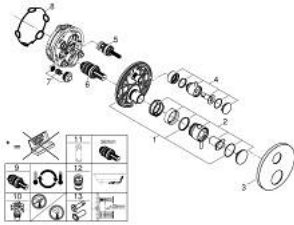

## 24 357 GL0 ATRIO THERMOSTATIC MIXER FOR 1 OUTLET WITH SHUT OFF VALVE

### PRODUCT DESCRIPTION

- Colour: cool sunrise
- trim set for GROHE Rapido SmartBox (35 600/35 604)
- GROHE TurboStat - compact cartridge with wax thermoelement
- GROHE LongLife finish
- GROHE FastFixation escutcheon with covered shaft sealing and covered fixing
- metal escutcheon, retroactively 6° adjustable
- GROHE SafeStop safety button at 38°C
- GROHE SafeStop Plus - optional temperature limiter at 43°C or 46°C included
- built-in non return valves and dirt strainers
- ceramic stop valve, 120°
- metal handles
- without roughing-in set 35 600/35 604 (please order separately)
- flow performance: outlet B = 27 l/min, outlet C = 30 l/min

### SPARE PARTS, oktober 2021 – now

- 1: Mounting plate (Spare part-nr. 49080000)
  - 2: Temperature control handle (Spare part-nr. 49089GL0)
  - 3: Escutcheon (Spare part-nr. 49244GL0)
  - 4: shut-off handle aquadimmer (Spare part-nr. 49165GL0)
  - 5: Aquadimmer (Spare part-nr. 49084000)
  - 6: Thermostatic compact cartridge 3/4" (Spare part-nr. 49028000)
  - 7: Non-return valve (Spare part-nr. 49085000)
  - 8: Seal (Spare part-nr. 48360000)
  - 9: GROHE TurboStat cartridge 3/4" (Spare part-nr. 49003000)\*
  - 10: Service stops (Spare part-nr. 1405300M)\*
  - 11: Socket spanner (Spare part-nr. 49059000)\*
  - 12: Backflow protection combination (EN1717) (Spare part-nr. 14055000)\*
  - 13: Universal extension set 2-handle thermostats, 25 mm (Spare part-nr. 14058000)\*
- \* Optional accessories