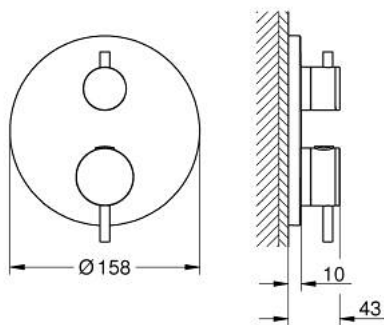

24 358 000 ATRIO THERMOSTATIC SHOWER MIXER FOR 2 OUTLETS WITH INTEGRATED SHUT OFF/DIVERTER VALVE

PRODUCT DESCRIPTION

- Colour: chrome
- trim set for GROHE Rapido SmartBox (35 600/35 604)
- GROHE TurboStat - compact cartridge with wax thermoelement
- GROHE LongLife finish
- GROHE FastFixation escutcheon with covered shaft sealing and covered fixing
- metal escutcheon, retroactively 6° adjustable
- printed head and hand shower symbol
- GROHE SafeStop safety button at 38°C
- GROHE SafeStop Plus - optional temperature limiter at 43°C or 46°C included
- GROHE AquaDimmer, integrated shut off/diverter valve
- metal handles
- without roughing-in set 35 600/35 604 (please order separately)
- flow performance: outlet B = 27 l/min, outlet C = 30 l/min

24 358 000 ATRIO THERMOSTATIC SHOWER MIXER FOR 2 OUTLETS WITH INTEGRATED SHUT OFF/DIVERTER VALVE

SPARE PARTS, oktober 2021 – now

- 1: Mounting plate (Spare part-nr. 49080000)
- 2: Temperature control handle (Spare part-nr. 49089000)
- 3: Escutcheon (Spare part-nr. 49246000)
- 4: Shut-off handle Aquadimmer (Spare part-nr. 49090000)
- 5: Aquadimmer (Spare part-nr. 49084000)
- 6: Thermostatic compact cartridge 3/4" (Spare part-nr. 49028000)
- 7: Non-return valve (Spare part-nr. 49085000)
- 8: Seal (Spare part-nr. 48360000)
- 9: GROHE TurboStat cartridge 3/4" (Spare part-nr. 49003000)*
- 10: Service stops (Spare part-nr. 1405300M)*
- 11: Socket spanner (Spare part-nr. 49059000)*
- 12: Backflow protection combination (EN1717) (Spare part-nr. 14055000)*
- 13: Universal extension set 2-handle thermostats, 25 mm (Spare part-nr. 14058000)*