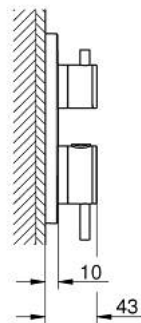

## 24 358 AL0 ATRIO THERMOSTATIC SHOWER MIXER FOR 2 OUTLETS WITH INTEGRATED SHUT OFF/DIVERTER VALVE

### PRODUCT DESCRIPTION

- Colour: brushed hard graphite
- trim set for GROHE Rapido SmartBox (35 600/35 604)
- GROHE TurboStat - compact cartridge with wax thermostatic element
- GROHE LongLife finish
- GROHE FastFixation escutcheon with covered shaft sealing and covered fixing
- metal escutcheon, retroactively 6° adjustable
- printed head and hand shower symbol
- GROHE SafeStop safety button at 38°C
- GROHE SafeStop Plus - optional temperature limiter at 43°C or 46°C included
- GROHE AquaDimmer, integrated shut off/diverter valve
- metal handles
- without roughing-in set 35 600/35 604 (please order separately)
- flow performance: outlet B = 27 l/min, outlet C = 30 l/min

### SPARE PARTS, oktober 2021 – now

- 1: Mounting plate (Spare part-nr. 49080000)
- 2: Temperature control handle (Spare part-nr. 49089AL0)
- 3: Escutcheon (Spare part-nr. 49246AL0)
- 4: Shut-off handle Aquadimmer (Spare part-nr. 49090AL0)
- 5: Aquadimmer (Spare part-nr. 49084000)
- 6: Thermostatic compact cartridge 3/4" (Spare part-nr. 49028000)
- 7: Non-return valve (Spare part-nr. 49085000)
- 8: Seal (Spare part-nr. 48360000)
- 9: GROHE TurboStat cartridge 3/4" (Spare part-nr. 49003000)\*
- 10: Service stops (Spare part-nr. 1405300M)\*
- 11: Socket spanner (Spare part-nr. 49059000)\*
- 12: Backflow protection combination (EN1717) (Spare part-nr. 14055000)\*
- 13: Universal extension set 2-handle thermostats, 25 mm (Spare part-nr. 14058000)\*