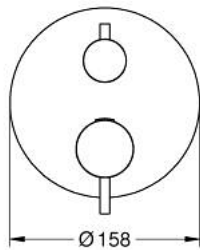

## 24 358 AL0 ATRIO THERMOSTATIC SHOWER MIXER FOR 2 OUTLETS WITH INTEGRATED SHUT OFF/DIVERTER VALVE

### PRODUCT DESCRIPTION

- Colour: brushed hard graphite
- trim set for GROHE Rapido SmartBox (35 600/35 604)
- GROHE TurboStat - compact cartridge with wax thermostatic element
- GROHE LongLife finish
- GROHE FastFixation escutcheon with covered shaft sealing and covered fixing
- metal escutcheon, retroactively 6° adjustable
- printed head and hand shower symbol
- GROHE SafeStop safety button at 38°C
- GROHE SafeStop Plus - optional temperature limiter at 43°C or 46°C included
- GROHE AquaDimmer, integrated shut off/diverter valve
- metal handles
- without roughing-in set 35 600/35 604 (please order separately)
- flow performance: outlet B = 27 l/min, outlet C = 30 l/min