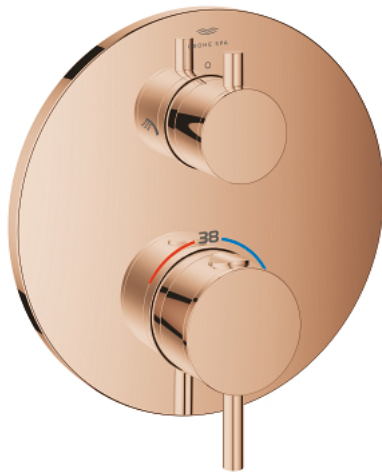

24 358 DA0 ATRIO THERMOSTATIC SHOWER MIXER FOR 2 OUTLETS WITH INTEGRATED SHUT OFF/DIVERTER VALVE

PRODUCT DESCRIPTION

- Colour: warm sunset
- trim set for GROHE Rapido SmartBox (35 600/35 604)
- GROHE TurboStat - compact cartridge with wax thermoelement
- GROHE LongLife finish
- GROHE FastFixation escutcheon with covered shaft sealing and covered fixing
- metal escutcheon, retroactively 6° adjustable
- printed head and hand shower symbol
- GROHE SafeStop safety button at 38°C
- GROHE SafeStop Plus - optional temperature limiter at 43°C or 46°C included
- GROHE AquaDimmer, integrated shut off/diverter valve
- metal handles
- without roughing-in set 35 600/35 604 (please order separately)
- flow performance: outlet B = 27 l/min, outlet C = 30 l/min

24 358 DA0 ATRIO THERMOSTATIC SHOWER MIXER FOR 2 OUTLETS WITH INTEGRATED SHUT OFF/DIVERTER VALVE

SPARE PARTS, oktober 2021 – now

- 1: Mounting plate (Spare part-nr. 49080000)
- 2: Temperature control handle (Spare part-nr. 49089DA0)
- 3: Escutcheon (Spare part-nr. 49246DA0)
- 4: Shut-off handle Aquadimmer (Spare part-nr. 49090DA0)
- 5: Aquadimmer (Spare part-nr. 49084000)
- 6: Thermostatic compact cartridge 3/4" (Spare part-nr. 49028000)
- 7: Non-return valve (Spare part-nr. 49085000)
- 8: Seal (Spare part-nr. 48360000)
- 9: GROHE TurboStat cartridge 3/4" (Spare part-nr. 49003000)*
- 10: Service stops (Spare part-nr. 1405300M)*
- 11: Socket spanner (Spare part-nr. 49059000)*
- 12: Backflow protection combination (EN1717) (Spare part-nr. 14055000)*
- 13: Universal extension set 2-handle thermostats, 25 mm (Spare part-nr. 14058000)*