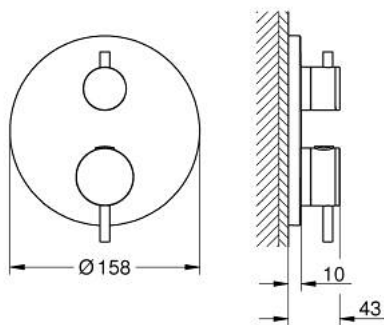

24 358 DA0 ATRIO THERMOSTATIC SHOWER MIXER FOR 2 OUTLETS WITH INTEGRATED SHUT OFF/DIVERTER VALVE

PRODUCT DESCRIPTION

- Colour: warm sunset
- trim set for GROHE Rapido SmartBox (35 600/35 604)
- GROHE TurboStat - compact cartridge with wax thermoelement
- GROHE LongLife finish
- GROHE FastFixation escutcheon with covered shaft sealing and covered fixing
- metal escutcheon, retroactively 6° adjustable
- printed head and hand shower symbol
- GROHE SafeStop safety button at 38°C
- GROHE SafeStop Plus - optional temperature limiter at 43°C or 46°C included
- GROHE AquaDimmer, integrated shut off/diverter valve
- metal handles
- without roughing-in set 35 600/35 604 (please order separately)
- flow performance: outlet B = 27 l/min, outlet C = 30 l/min

24 358 DA0 ATRIO THERMOSTATIC SHOWER MIXER FOR 2 OUTLETS WITH INTEGRATED SHUT OFF/DIVERTER VALVE

SPARE PARTS, oktober 2021 – now

- 1: Mounting plate (Spare part-nr. 49080000)
- 2: Temperature control handle (Spare part-nr. 49089DA0)
- 3: Escutcheon (Spare part-nr. 49246DA0)
- 4: Shut-off handle Aquadimmer (Spare part-nr. 49090DA0)
- 5: Aquadimmer (Spare part-nr. 49084000)
- 6: Thermostatic compact cartridge 3/4" (Spare part-nr. 49028000)
- 7: Non-return valve (Spare part-nr. 49085000)
- 8: Seal (Spare part-nr. 48360000)
- 9: GROHE TurboStat cartridge 3/4" (Spare part-nr. 49003000)*
- 10: Service stops (Spare part-nr. 1405300M)*
- 11: Socket spanner (Spare part-nr. 49059000)*
- 12: Backflow protection combination (EN1717) (Spare part-nr. 14055000)*
- 13: Universal extension set 2-handle thermostats, 25 mm (Spare part-nr. 14058000)*