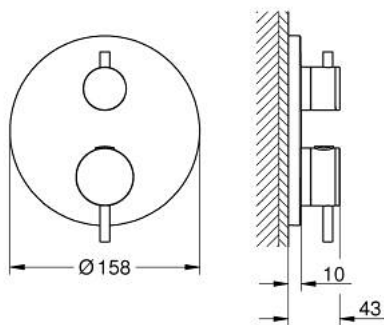

24 358 DC0 ATRIO THERMOSTATIC SHOWER MIXER FOR 2 OUTLETS WITH INTEGRATED SHUT OFF/DIVERTER VALVE

PRODUCT DESCRIPTION

- Colour: supersteel
- trim set for GROHE Rapido SmartBox (35 600/35 604)
- GROHE TurboStat - compact cartridge with wax thermoelement
- GROHE LongLife finish
- GROHE FastFixation escutcheon with covered shaft sealing and covered fixing
- metal escutcheon, retroactively 6° adjustable
- printed head and hand shower symbol
- GROHE SafeStop safety button at 38°C
- GROHE SafeStop Plus - optional temperature limiter at 43°C or 46°C included
- GROHE AquaDimmer, integrated shut off/diverter valve
- metal handles
- without roughing-in set 35 600/35 604 (please order separately)
- flow performance: outlet B = 27 l/min, outlet C = 30 l/min

24 358 DC0 ATRIO THERMOSTATIC SHOWER MIXER FOR 2 OUTLETS WITH INTEGRATED SHUT OFF/DIVERTER VALVE

SPARE PARTS, oktober 2021 – now

- 1: Mounting plate (Spare part-nr. 49080000)
- 2: Temperature control handle (Spare part-nr. 49089DC0)
- 3: Escutcheon (Spare part-nr. 49246DC0)
- 4: Shut-off handle Aquadimmer (Spare part-nr. 49090DC0)
- 5: Aquadimmer (Spare part-nr. 49084000)
- 6: Thermostatic compact cartridge 3/4" (Spare part-nr. 49028000)
- 7: Non-return valve (Spare part-nr. 49085000)
- 8: Seal (Spare part-nr. 48360000)
- 9: GROHE TurboStat cartridge 3/4" (Spare part-nr. 49003000)*
- 10: Service stops (Spare part-nr. 1405300M)*
- 11: Socket spanner (Spare part-nr. 49059000)*
- 12: Backflow protection combination (EN1717) (Spare part-nr. 14055000)*
- 13: Universal extension set 2-handle thermostats, 25 mm (Spare part-nr. 14058000)*