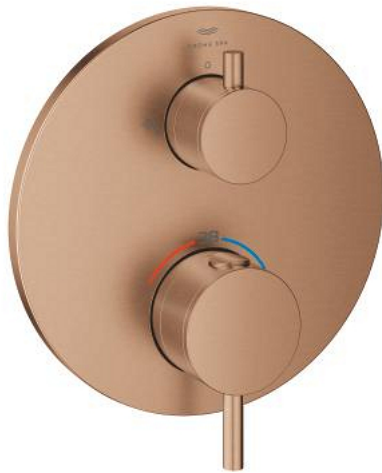

24 358 DL0 ATRIO THERMOSTATIC SHOWER MIXER FOR 2 OUTLETS WITH INTEGRATED SHUT OFF/DIVERTER VALVE

PRODUCT DESCRIPTION

- Colour: brushed warm sunset
- trim set for GROHE Rapido SmartBox (35 600/35 604)
- GROHE TurboStat - compact cartridge with wax thermoelement
- GROHE LongLife finish
- GROHE FastFixation escutcheon with covered shaft sealing and covered fixing
- metal escutcheon, retroactively 6° adjustable
- printed head and hand shower symbol
- GROHE SafeStop safety button at 38°C
- GROHE SafeStop Plus - optional temperature limiter at 43°C or 46°C included
- GROHE AquaDimmer, integrated shut off/diverter valve
- metal handles
- without roughing-in set 35 600/35 604 (please order separately)
- flow performance: outlet B = 27 l/min, outlet C = 30 l/min

24 358 DL0 ATRIO THERMOSTATIC SHOWER MIXER FOR 2 OUTLETS WITH INTEGRATED SHUT OFF/DIVERTER VALVE

SPARE PARTS, november 2022 – now

- 1: Mounting plate (Spare part-nr. 49080000)
- 2: Temperature control handle (Spare part-nr. 49089DL0)
- 3: Escutcheon (Spare part-nr. 49246DL0)
- 4: Shut-off handle Aquadimmer (Spare part-nr. 49090DL0)
- 5: Aquadimmer (Spare part-nr. 49084000)
- 6: Thermostatic compact cartridge 3/4" (Spare part-nr. 49028000)
- 7: Non-return valve (Spare part-nr. 49085000)
- 8: Seal (Spare part-nr. 48360000)
- 9: GROHE TurboStat cartridge 3/4" (Spare part-nr. 49003000)*
- 10: Service stops (Spare part-nr. 1405300M)*
- 11: Socket spanner (Spare part-nr. 49059000)*
- 12: Backflow protection combination (EN1717) (Spare part-nr. 14055000)*
- 13: Universal extension set 2-handle thermostats, 25 mm (Spare part-nr. 14058000)*