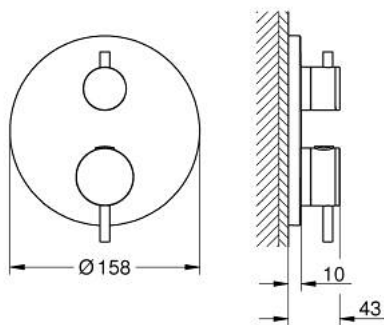

24 358 DL0 ATRIO THERMOSTATIC SHOWER MIXER FOR 2 OUTLETS WITH INTEGRATED SHUT OFF/DIVERTER VALVE

PRODUCT DESCRIPTION

- Colour: brushed warm sunset
- trim set for GROHE Rapido SmartBox (35 600/35 604)
- GROHE TurboStat - compact cartridge with wax thermoelement
- GROHE LongLife finish
- GROHE FastFixation escutcheon with covered shaft sealing and covered fixing
- metal escutcheon, retroactively 6° adjustable
- printed head and hand shower symbol
- GROHE SafeStop safety button at 38°C
- GROHE SafeStop Plus - optional temperature limiter at 43°C or 46°C included
- GROHE AquaDimmer, integrated shut off/diverter valve
- metal handles
- without roughing-in set 35 600/35 604 (please order separately)
- flow performance: outlet B = 27 l/min, outlet C = 30 l/min

24 358 DL0 ATRIO THERMOSTATIC SHOWER MIXER FOR 2 OUTLETS WITH INTEGRATED SHUT OFF/DIVERTER VALVE

SPARE PARTS, november 2022 – now

- 1: Mounting plate (Spare part-nr. 49080000)
- 2: Temperature control handle (Spare part-nr. 49089DL0)
- 3: Escutcheon (Spare part-nr. 49246DL0)
- 4: Shut-off handle Aquadimmer (Spare part-nr. 49090DL0)
- 5: Aquadimmer (Spare part-nr. 49084000)
- 6: Thermostatic compact cartridge 3/4" (Spare part-nr. 49028000)
- 7: Non-return valve (Spare part-nr. 49085000)
- 8: Seal (Spare part-nr. 48360000)
- 9: GROHE TurboStat cartridge 3/4" (Spare part-nr. 49003000)*
- 10: Service stops (Spare part-nr. 1405300M)*
- 11: Socket spanner (Spare part-nr. 49059000)*
- 12: Backflow protection combination (EN1717) (Spare part-nr. 14055000)*
- 13: Universal extension set 2-handle thermostats, 25 mm (Spare part-nr. 14058000)*