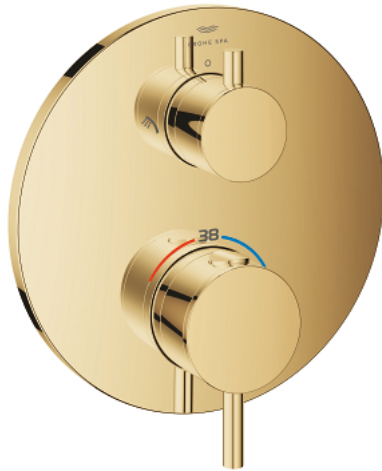

## 24 358 GL0 ATRIO THERMOSTATIC SHOWER MIXER FOR 2 OUTLETS WITH INTEGRATED SHUT OFF/DIVERTER VALVE

### PRODUCT DESCRIPTION

- Colour: cool sunrise
- trim set for GROHE Rapido SmartBox (35 600/35 604)
- GROHE TurboStat - compact cartridge with wax thermoelement
- GROHE LongLife finish
- GROHE FastFixation escutcheon with covered shaft sealing and covered fixing
- metal escutcheon, retroactively 6° adjustable
- printed head and hand shower symbol
- GROHE SafeStop safety button at 38°C
- GROHE SafeStop Plus - optional temperature limiter at 43°C or 46°C included
- GROHE AquaDimmer, integrated shut off/diverter valve
- metal handles
- without roughing-in set 35 600/35 604 (please order separately)
- flow performance: outlet B = 27 l/min, outlet C = 30 l/min

### SPARE PARTS, oktober 2021 – now

- 1: Mounting plate (Spare part-nr. 49080000)
- 2: Temperature control handle (Spare part-nr. 49089GL0)
- 3: Escutcheon (Spare part-nr. 49246GL0)
- 4: Shut-off handle Aquadimmer (Spare part-nr. 49090GL0)
- 5: Aquadimmer (Spare part-nr. 49084000)
- 6: Thermostatic compact cartridge 3/4" (Spare part-nr. 49028000)
- 7: Non-return valve (Spare part-nr. 49085000)
- 8: Seal (Spare part-nr. 48360000)
- 9: GROHE TurboStat cartridge 3/4" (Spare part-nr. 49003000)\*
- 10: Service stops (Spare part-nr. 1405300M)\*
- 11: Socket spanner (Spare part-nr. 49059000)\*
- 12: Backflow protection combination (EN1717) (Spare part-nr. 14055000)\*
- 13: Universal extension set 2-handle thermostats, 25 mm (Spare part-nr. 14058000)\*