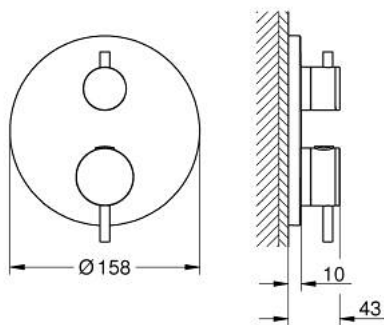

## 24 358 GL0 ATRIO THERMOSTATIC SHOWER MIXER FOR 2 OUTLETS WITH INTEGRATED SHUT OFF/DIVERTER VALVE

### PRODUCT DESCRIPTION

- Colour: cool sunrise
- trim set for GROHE Rapido SmartBox (35 600/35 604)
- GROHE TurboStat - compact cartridge with wax thermoelement
- GROHE LongLife finish
- GROHE FastFixation escutcheon with covered shaft sealing and covered fixing
- metal escutcheon, retroactively 6° adjustable
- printed head and hand shower symbol
- GROHE SafeStop safety button at 38°C
- GROHE SafeStop Plus - optional temperature limiter at 43°C or 46°C included
- GROHE AquaDimmer, integrated shut off/diverter valve
- metal handles
- without roughing-in set 35 600/35 604 (please order separately)
- flow performance: outlet B = 27 l/min, outlet C = 30 l/min