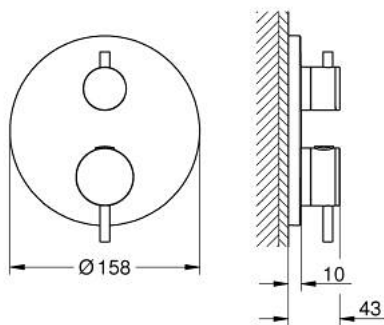

## 24 358 GN0 ATRIO THERMOSTATIC SHOWER MIXER FOR 2 OUTLETS WITH INTEGRATED SHUT OFF/DIVERTER VALVE

### PRODUCT DESCRIPTION

- Colour: brushed cool sunrise
- trim set for GROHE Rapido SmartBox (35 600/35 604)
- GROHE TurboStat - compact cartridge with wax thermoelement
- GROHE LongLife finish
- GROHE FastFixation escutcheon with covered shaft sealing and covered fixing
- metal escutcheon, retroactively 6° adjustable
- printed head and hand shower symbol
- GROHE SafeStop safety button at 38°C
- GROHE SafeStop Plus - optional temperature limiter at 43°C or 46°C included
- GROHE AquaDimmer, integrated shut off/diverter valve
- metal handles
- without roughing-in set 35 600/35 604 (please order separately)
- flow performance: outlet B = 27 l/min, outlet C = 30 l/min