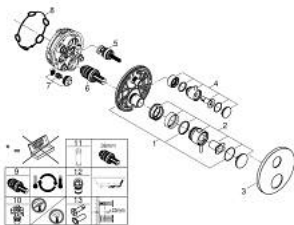

24 359 000 ATRIO THERMOSTATIC BATH TUB MIXER FOR 2 OUTLETS WITH INTEGRATED SHUT OFF/DIVERTER VALVE

PRODUCT DESCRIPTION

- Colour: chrome
- trim set for GROHE Rapido SmartBox (35 600/35 604)
- GROHE TurboStat - compact cartridge with wax thermoelement
- GROHE LongLife finish
- GROHE FastFixation escutcheon with covered shaft sealing and covered fixing
- metal escutcheon, retroactively 6° adjustable
- printed hand shower and bath filler symbol
- GROHE SafeStop safety button at 38°C
- GROHE SafeStop Plus - optional temperature limiter at 43°C or 46°C included
- GROHE AquaDimmer, integrated shut off/diverter valve
- metal handles
- without roughing-in set 35 600/35 604 (please order separately)
- flow performance: outlet B = 27 l/min, outlet C = 30 l/min

24 359 000 ATRIO THERMOSTATIC BATH TUB MIXER FOR 2 OUTLETS WITH INTEGRATED SHUT OFF/DIVERTER VALVE

SPARE PARTS, oktober 2021 – april 2024

- 1: Mounting plate (Spare part-nr. 49080000)
- 2: Temperature control handle (Spare part-nr. 49089000)
- 3: Escutcheon (Spare part-nr. 49247000)
- 4: Shut-off handle Aquadimmer (Spare part-nr. 49090000)
- 5: Aquadimmer (Spare part-nr. 49084000)
- 6: Thermostatic compact cartridge 3/4" (Spare part-nr. 49028000)
- 7: Non-return valve (Spare part-nr. 49085000)
- 8: Seal (Spare part-nr. 48360000)
- 9: GROHE TurboStat cartridge 3/4" (Spare part-nr. 49003000)*
- 10: Service stops (Spare part-nr. 1405300M)*
- 11: Socket spanner (Spare part-nr. 49059000)*
- 12: Backflow protection combination (EN1717) (Spare part-nr. 14055000)*
- 13: Universal extension set 2-handle thermostats, 25 mm (Spare part-nr. 14058000)*