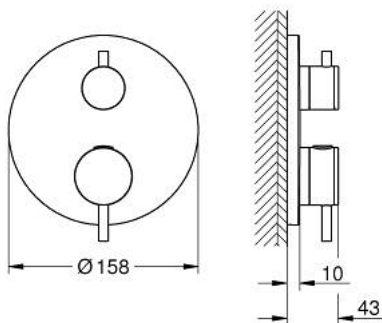

24 359 000 ATRIO THERMOSTATIC BATH TUB MIXER FOR 2 OUTLETS WITH INTEGRATED SHUT OFF/DIVERTER VALVE

PRODUCT DESCRIPTION

- Colour: chrome
- trim set for GROHE Rapido SmartBox (35 600/35 604)
- GROHE TurboStat - compact cartridge with wax thermoelement
- GROHE LongLife finish
- GROHE FastFixation escutcheon with covered shaft sealing and covered fixing
- metal escutcheon, retroactively 6° adjustable
- printed hand shower and bath filler symbol
- GROHE SafeStop safety button at 38°C
- GROHE SafeStop Plus - optional temperature limiter at 43°C or 46°C included
- GROHE AquaDimmer, integrated shut off/diverter valve
- metal handles
- without roughing-in set 35 600/35 604 (please order separately)
- flow performance: outlet B = 27 l/min, outlet C = 30 l/min

24 359 000 ATRIO THERMOSTATIC BATH TUB MIXER FOR 2 OUTLETS WITH INTEGRATED SHUT OFF/DIVERTER VALVE

SPARE PARTS, oktober 2021 – april 2024

- 1: Mounting plate (Spare part-nr. 49080000)
- 2: Temperature control handle (Spare part-nr. 49089000)
- 3: Escutcheon (Spare part-nr. 49247000)
- 4: Shut-off handle Aquadimmer (Spare part-nr. 49090000)
- 5: Aquadimmer (Spare part-nr. 49084000)
- 6: Thermostatic compact cartridge 3/4" (Spare part-nr. 49028000)
- 7: Non-return valve (Spare part-nr. 49085000)
- 8: Seal (Spare part-nr. 48360000)
- 9: GROHE TurboStat cartridge 3/4" (Spare part-nr. 49003000)*
- 10: Service stops (Spare part-nr. 1405300M)*
- 11: Socket spanner (Spare part-nr. 49059000)*
- 12: Backflow protection combination (EN1717) (Spare part-nr. 14055000)*
- 13: Universal extension set 2-handle thermostats, 25 mm (Spare part-nr. 14058000)*