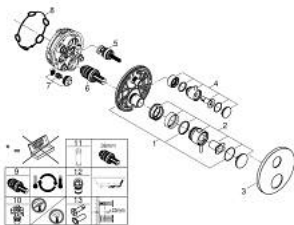

24 359 AL0 ATRIO THERMOSTATIC BATH TUB MIXER FOR 2 OUTLETS WITH INTEGRATED SHUT OFF/DIVERTER VALVE

PRODUCT DESCRIPTION

- Colour: brushed hard graphite
- trim set for GROHE Rapido SmartBox (35 600/35 604)
- GROHE TurboStat - compact cartridge with wax thermostatic element
- GROHE LongLife finish
- GROHE FastFixation escutcheon with covered shaft sealing and covered fixing
- metal escutcheon, retroactively 6° adjustable
- printed hand shower and bath filler symbol
- GROHE SafeStop safety button at 38°C
- GROHE SafeStop Plus - optional temperature limiter at 43°C or 46°C included
- GROHE AquaDimmer, integrated shut off/diverter valve
- metal handles
- without roughing-in set 35 600/35 604 (please order separately)
- flow performance: outlet B = 27 l/min, outlet C = 30 l/min

24 359 AL0 ATRIO THERMOSTATIC BATH TUB MIXER FOR 2 OUTLETS WITH INTEGRATED SHUT OFF/DIVERTER VALVE

SPARE PARTS, oktober 2021 – april 2024

- 1: Mounting plate (Spare part-nr. 49080000)
 - 2: Temperature control handle (Spare part-nr. 49089AL0)
 - 3: Escutcheon (Spare part-nr. 49247AL0)
 - 4: Shut-off handle Aquadimmer (Spare part-nr. 49090AL0)
 - 5: Aquadimmer (Spare part-nr. 49084000)
 - 6: Thermostatic compact cartridge 3/4" (Spare part-nr. 49028000)
 - 7: Non-return valve (Spare part-nr. 49085000)
 - 8: Seal (Spare part-nr. 48360000)
 - 9: GROHE TurboStat cartridge 3/4" (Spare part-nr. 49003000)*
 - 10: Service stops (Spare part-nr. 1405300M)*
 - 11: Socket spanner (Spare part-nr. 49059000)*
 - 12: Backflow protection combination (EN1717) (Spare part-nr. 14055000)*
 - 13: Universal extension set 2-handle thermostats, 25 mm (Spare part-nr. 14058000)*
- * Optional accessories