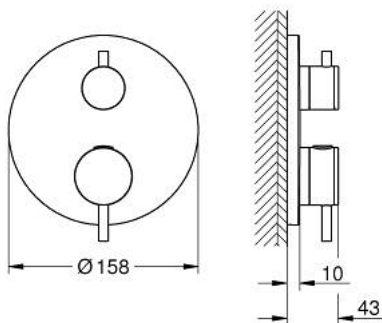

24 359 AL0 ATRIO THERMOSTATIC BATH TUB MIXER FOR 2 OUTLETS WITH INTEGRATED SHUT OFF/DIVERTER VALVE

PRODUCT DESCRIPTION

- Colour: brushed hard graphite
- trim set for GROHE Rapido SmartBox (35 600/35 604)
- GROHE TurboStat - compact cartridge with wax thermostatic element
- GROHE LongLife finish
- GROHE FastFixation escutcheon with covered shaft sealing and covered fixing
- metal escutcheon, retroactively 6° adjustable
- printed hand shower and bath filler symbol
- GROHE SafeStop safety button at 38°C
- GROHE SafeStop Plus - optional temperature limiter at 43°C or 46°C included
- GROHE AquaDimmer, integrated shut off/diverter valve
- metal handles
- without roughing-in set 35 600/35 604 (please order separately)
- flow performance: outlet B = 27 l/min, outlet C = 30 l/min

24 359 AL0 ATRIO THERMOSTATIC BATH TUB MIXER FOR 2 OUTLETS WITH INTEGRATED SHUT OFF/DIVERTER VALVE

SPARE PARTS, oktober 2021 – april 2024

- 1: Mounting plate (Spare part-nr. 49080000)
 - 2: Temperature control handle (Spare part-nr. 49089AL0)
 - 3: Escutcheon (Spare part-nr. 49247AL0)
 - 4: Shut-off handle Aquadimmer (Spare part-nr. 49090AL0)
 - 5: Aquadimmer (Spare part-nr. 49084000)
 - 6: Thermostatic compact cartridge 3/4" (Spare part-nr. 49028000)
 - 7: Non-return valve (Spare part-nr. 49085000)
 - 8: Seal (Spare part-nr. 48360000)
 - 9: GROHE TurboStat cartridge 3/4" (Spare part-nr. 49003000)*
 - 10: Service stops (Spare part-nr. 1405300M)*
 - 11: Socket spanner (Spare part-nr. 49059000)*
 - 12: Backflow protection combination (EN1717) (Spare part-nr. 14055000)*
 - 13: Universal extension set 2-handle thermostats, 25 mm (Spare part-nr. 14058000)*
- * Optional accessories