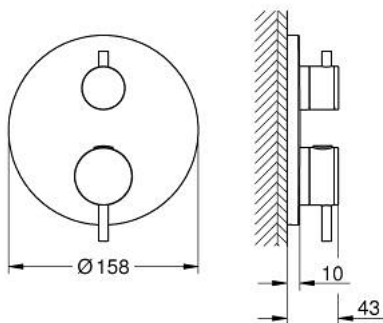

24 359 DA0 ATRIO THERMOSTATIC BATH TUB MIXER FOR 2 OUTLETS WITH INTEGRATED SHUT OFF/DIVERTER VALVE

PRODUCT DESCRIPTION

- Colour: warm sunset
- trim set for GROHE Rapido SmartBox (35 600/35 604)
- GROHE TurboStat - compact cartridge with wax thermoelement
- GROHE LongLife finish
- GROHE FastFixation escutcheon with covered shaft sealing and covered fixing
- metal escutcheon, retroactively 6° adjustable
- printed hand shower and bath filler symbol
- GROHE SafeStop safety button at 38°C
- GROHE SafeStop Plus - optional temperature limiter at 43°C or 46°C included
- GROHE AquaDimmer, integrated shut off/diverter valve
- metal handles
- without roughing-in set 35 600/35 604 (please order separately)
- flow performance: outlet B = 27 l/min, outlet C = 30 l/min

24 359 DA0 ATRIO THERMOSTATIC BATH TUB MIXER FOR 2 OUTLETS WITH INTEGRATED SHUT OFF/DIVERTER VALVE

SPARE PARTS, oktober 2021 – april 2024

- 1: Mounting plate (Spare part-nr. 49080000)
- 2: Temperature control handle (Spare part-nr. 49089DA0)
- 3: Escutcheon (Spare part-nr. 49247DA0)
- 4: Shut-off handle Aquadimmer (Spare part-nr. 49090DA0)
- 5: Aquadimmer (Spare part-nr. 49084000)
- 6: Thermostatic compact cartridge 3/4" (Spare part-nr. 49028000)
- 7: Non-return valve (Spare part-nr. 49085000)
- 8: Seal (Spare part-nr. 48360000)
- 9: GROHE TurboStat cartridge 3/4" (Spare part-nr. 49003000)*
- 10: Service stops (Spare part-nr. 1405300M)*
- 11: Socket spanner (Spare part-nr. 49059000)*
- 12: Backflow protection combination (EN1717) (Spare part-nr. 14055000)*
- 13: Universal extension set 2-handle thermostats, 25 mm (Spare part-nr. 14058000)*