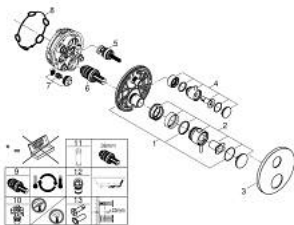

24 359 DA0 ATRIO THERMOSTATIC BATH TUB MIXER FOR 2 OUTLETS WITH INTEGRATED SHUT OFF/DIVERTER VALVE

PRODUCT DESCRIPTION

- Colour: warm sunset
- trim set for GROHE Rapido SmartBox (35 600/35 604)
- GROHE TurboStat - compact cartridge with wax thermoelement
- GROHE LongLife finish
- GROHE FastFixation escutcheon with covered shaft sealing and covered fixing
- metal escutcheon, retroactively 6° adjustable
- printed hand shower and bath filler symbol
- GROHE SafeStop safety button at 38°C
- GROHE SafeStop Plus - optional temperature limiter at 43°C or 46°C included
- GROHE AquaDimmer, integrated shut off/diverter valve
- metal handles
- without roughing-in set 35 600/35 604 (please order separately)
- flow performance: outlet B = 27 l/min, outlet C = 30 l/min

24 359 DA0 ATRIO THERMOSTATIC BATH TUB MIXER FOR 2 OUTLETS WITH INTEGRATED SHUT OFF/DIVERTER VALVE

SPARE PARTS, oktober 2021 – april 2024

- 1: Mounting plate (Spare part-nr. 49080000)
- 2: Temperature control handle (Spare part-nr. 49089DA0)
- 3: Escutcheon (Spare part-nr. 49247DA0)
- 4: Shut-off handle Aquadimmer (Spare part-nr. 49090DA0)
- 5: Aquadimmer (Spare part-nr. 49084000)
- 6: Thermostatic compact cartridge 3/4" (Spare part-nr. 49028000)
- 7: Non-return valve (Spare part-nr. 49085000)
- 8: Seal (Spare part-nr. 48360000)
- 9: GROHE TurboStat cartridge 3/4" (Spare part-nr. 49003000)*
- 10: Service stops (Spare part-nr. 1405300M)*
- 11: Socket spanner (Spare part-nr. 49059000)*
- 12: Backflow protection combination (EN1717) (Spare part-nr. 14055000)*
- 13: Universal extension set 2-handle thermostats, 25 mm (Spare part-nr. 14058000)*