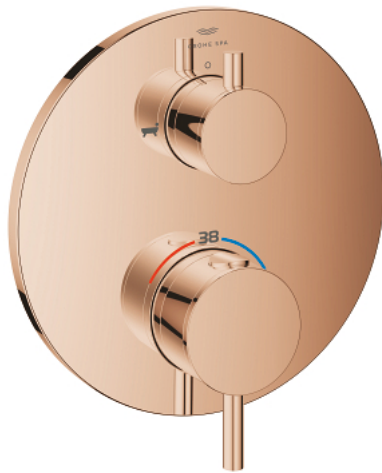

24 359 DA0 ATRIO THERMOSTATIC BATH TUB MIXER FOR 2 OUTLETS WITH INTEGRATED SHUT OFF/DIVERTER VALVE

PRODUCT DESCRIPTION

- Colour: warm sunset
- trim set for GROHE Rapido SmartBox (35 600/35 604)
- GROHE TurboStat - compact cartridge with wax thermoelement
- GROHE LongLife finish
- GROHE FastFixation escutcheon with covered shaft sealing and covered fixing
- metal escutcheon, retroactively 6° adjustable
- printed hand shower and bath filler symbol
- GROHE SafeStop safety button at 38°C
- GROHE SafeStop Plus - optional temperature limiter at 43°C or 46°C included
- GROHE AquaDimmer, integrated shut off/diverter valve
- metal handles
- without roughing-in set 35 600/35 604 (please order separately)
- flow performance: outlet B = 27 l/min, outlet C = 30 l/min

24 359 DA0 ATRIO THERMOSTATIC BATH TUB MIXER FOR 2 OUTLETS WITH INTEGRATED SHUT OFF/DIVERTER VALVE

SPARE PARTS, oktober 2021 – april 2024

- 1: Mounting plate (Spare part-nr. 49080000)
- 2: Temperature control handle (Spare part-nr. 49089DA0)
- 3: Escutcheon (Spare part-nr. 49247DA0)
- 4: Shut-off handle Aquadimmer (Spare part-nr. 49090DA0)
- 5: Aquadimmer (Spare part-nr. 49084000)
- 6: Thermostatic compact cartridge 3/4" (Spare part-nr. 49028000)
- 7: Non-return valve (Spare part-nr. 49085000)
- 8: Seal (Spare part-nr. 48360000)
- 9: GROHE TurboStat cartridge 3/4" (Spare part-nr. 49003000)*
- 10: Service stops (Spare part-nr. 1405300M)*
- 11: Socket spanner (Spare part-nr. 49059000)*
- 12: Backflow protection combination (EN1717) (Spare part-nr. 14055000)*
- 13: Universal extension set 2-handle thermostats, 25 mm (Spare part-nr. 14058000)*