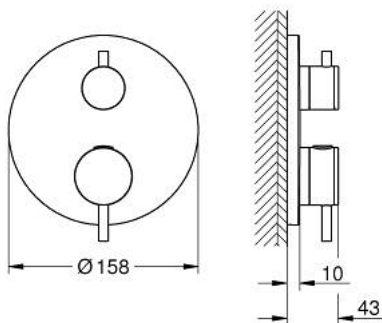

24 359 DC0 ATRIO THERMOSTATIC BATH TUB MIXER FOR 2 OUTLETS WITH INTEGRATED SHUT OFF/DIVERTER VALVE

PRODUCT DESCRIPTION

- Colour: supersteel
- trim set for GROHE Rapido SmartBox (35 600/35 604)
- GROHE TurboStat - compact cartridge with wax thermoelement
- GROHE LongLife finish
- GROHE FastFixation escutcheon with covered shaft sealing and covered fixing
- metal escutcheon, retroactively 6° adjustable
- printed hand shower and bath filler symbol
- GROHE SafeStop safety button at 38°C
- GROHE SafeStop Plus - optional temperature limiter at 43°C or 46°C included
- GROHE AquaDimmer, integrated shut off/diverter valve
- metal handles
- without roughing-in set 35 600/35 604 (please order separately)
- flow performance: outlet B = 27 l/min, outlet C = 30 l/min

24 359 DC0 ATRIO THERMOSTATIC BATH TUB MIXER FOR 2 OUTLETS WITH INTEGRATED SHUT OFF/DIVERTER VALVE

SPARE PARTS, oktober 2021 – april 2024

- 1: Mounting plate (Spare part-nr. 49080000)
- 2: Temperature control handle (Spare part-nr. 49089DC0)
- 3: Escutcheon (Spare part-nr. 49247DC0)
- 4: Shut-off handle Aquadimmer (Spare part-nr. 49090DC0)
- 5: Aquadimmer (Spare part-nr. 49084000)
- 6: Thermostatic compact cartridge 3/4" (Spare part-nr. 49028000)
- 7: Non-return valve (Spare part-nr. 49085000)
- 8: Seal (Spare part-nr. 48360000)
- 9: GROHE TurboStat cartridge 3/4" (Spare part-nr. 49003000)*
- 10: Service stops (Spare part-nr. 1405300M)*
- 11: Socket spanner (Spare part-nr. 49059000)*
- 12: Backflow protection combination (EN1717) (Spare part-nr. 14055000)*
- 13: Universal extension set 2-handle thermostats, 25 mm (Spare part-nr. 14058000)*