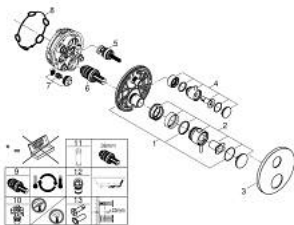

24 359 DC0 ATRIO THERMOSTATIC BATH TUB MIXER FOR 2 OUTLETS WITH INTEGRATED SHUT OFF/DIVERTER VALVE

PRODUCT DESCRIPTION

- Colour: supersteel
- trim set for GROHE Rapido SmartBox (35 600/35 604)
- GROHE TurboStat - compact cartridge with wax thermoelement
- GROHE LongLife finish
- GROHE FastFixation escutcheon with covered shaft sealing and covered fixing
- metal escutcheon, retroactively 6° adjustable
- printed hand shower and bath filler symbol
- GROHE SafeStop safety button at 38°C
- GROHE SafeStop Plus - optional temperature limiter at 43°C or 46°C included
- GROHE AquaDimmer, integrated shut off/diverter valve
- metal handles
- without roughing-in set 35 600/35 604 (please order separately)
- flow performance: outlet B = 27 l/min, outlet C = 30 l/min

24 359 DC0 ATRIO THERMOSTATIC BATH TUB MIXER FOR 2 OUTLETS WITH INTEGRATED SHUT OFF/DIVERTER VALVE

SPARE PARTS, oktober 2021 – april 2024

- 1: Mounting plate (Spare part-nr. 49080000)
- 2: Temperature control handle (Spare part-nr. 49089DC0)
- 3: Escutcheon (Spare part-nr. 49247DC0)
- 4: Shut-off handle Aquadimmer (Spare part-nr. 49090DC0)
- 5: Aquadimmer (Spare part-nr. 49084000)
- 6: Thermostatic compact cartridge 3/4" (Spare part-nr. 49028000)
- 7: Non-return valve (Spare part-nr. 49085000)
- 8: Seal (Spare part-nr. 48360000)
- 9: GROHE TurboStat cartridge 3/4" (Spare part-nr. 49003000)*
- 10: Service stops (Spare part-nr. 1405300M)*
- 11: Socket spanner (Spare part-nr. 49059000)*
- 12: Backflow protection combination (EN1717) (Spare part-nr. 14055000)*
- 13: Universal extension set 2-handle thermostats, 25 mm (Spare part-nr. 14058000)*