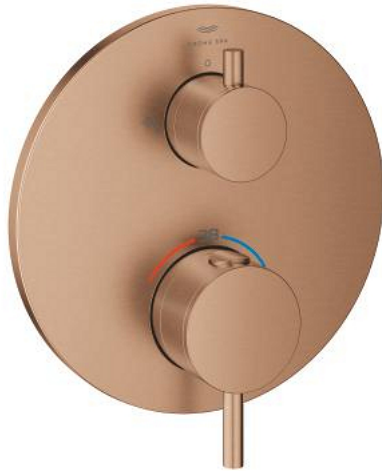

## 24 359 DL0 ATRIO THERMOSTATIC BATH TUB MIXER FOR 2 OUTLETS WITH INTEGRATED SHUT OFF/DIVERTER VALVE

### PRODUCT DESCRIPTION

- Colour: brushed warm sunset
- trim set for GROHE Rapido SmartBox (35 600/35 604)
- GROHE TurboStat - compact cartridge with wax thermoelement
- GROHE LongLife finish
- GROHE FastFixation escutcheon with covered shaft sealing and covered fixing
- metal escutcheon, retroactively 6° adjustable
- printed hand shower and bath filler symbol
- GROHE SafeStop safety button at 38°C
- GROHE SafeStop Plus - optional temperature limiter at 43°C or 46°C included
- GROHE AquaDimmer, integrated shut off/diverter valve
- metal handles
- without roughing-in set 35 600/35 604 (please order separately)
- flow performance: outlet B = 27 l/min, outlet C = 30 l/min

### SPARE PARTS, november 2022 – april 2024

- 1: Mounting plate (Spare part-nr. 49080000)
- 2: Temperature control handle (Spare part-nr. 49089DL0)
- 3: Escutcheon (Spare part-nr. 49247DL0)
- 4: Shut-off handle Aquadimmer (Spare part-nr. 49090DL0)
- 5: Aquadimmer (Spare part-nr. 49084000)
- 6: Thermostatic compact cartridge 3/4" (Spare part-nr. 49028000)
- 7: Non-return valve (Spare part-nr. 49085000)
- 8: Seal (Spare part-nr. 48360000)
- 9: GROHE TurboStat cartridge 3/4" (Spare part-nr. 49003000)\*
- 10: Service stops (Spare part-nr. 1405300M)\*
- 11: Socket spanner (Spare part-nr. 49059000)\*
- 12: Backflow protection combination (EN1717) (Spare part-nr. 14055000)\*
- 13: Universal extension set 2-handle thermostats, 25 mm (Spare part-nr. 14058000)\*