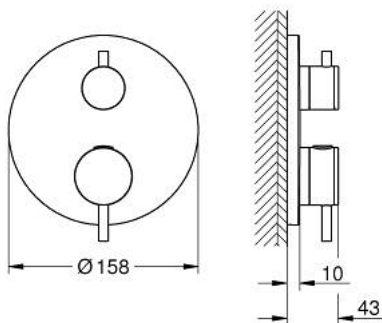

## 24 359 DL0 ATRIO THERMOSTATIC BATH TUB MIXER FOR 2 OUTLETS WITH INTEGRATED SHUT OFF/DIVERTER VALVE

### PRODUCT DESCRIPTION

- Colour: brushed warm sunset
- trim set for GROHE Rapido SmartBox (35 600/35 604)
- GROHE TurboStat - compact cartridge with wax thermoelement
- GROHE LongLife finish
- GROHE FastFixation escutcheon with covered shaft sealing and covered fixing
- metal escutcheon, retroactively 6° adjustable
- printed hand shower and bath filler symbol
- GROHE SafeStop safety button at 38°C
- GROHE SafeStop Plus - optional temperature limiter at 43°C or 46°C included
- GROHE AquaDimmer, integrated shut off/diverter valve
- metal handles
- without roughing-in set 35 600/35 604 (please order separately)
- flow performance: outlet B = 27 l/min, outlet C = 30 l/min

### SPARE PARTS, november 2022 – april 2024

- 1: Mounting plate (Spare part-nr. 49080000)
- 2: Temperature control handle (Spare part-nr. 49089DL0)
- 3: Escutcheon (Spare part-nr. 49247DL0)
- 4: Shut-off handle Aquadimmer (Spare part-nr. 49090DL0)
- 5: Aquadimmer (Spare part-nr. 49084000)
- 6: Thermostatic compact cartridge 3/4" (Spare part-nr. 49028000)
- 7: Non-return valve (Spare part-nr. 49085000)
- 8: Seal (Spare part-nr. 48360000)
- 9: GROHE TurboStat cartridge 3/4" (Spare part-nr. 49003000)\*
- 10: Service stops (Spare part-nr. 1405300M)\*
- 11: Socket spanner (Spare part-nr. 49059000)\*
- 12: Backflow protection combination (EN1717) (Spare part-nr. 14055000)\*
- 13: Universal extension set 2-handle thermostats, 25 mm (Spare part-nr. 14058000)\*