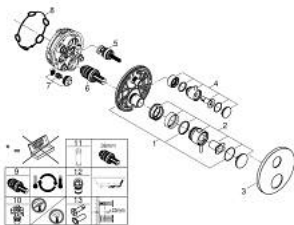

## 24 359 DL0 ATRIO THERMOSTATIC BATH TUB MIXER FOR 2 OUTLETS WITH INTEGRATED SHUT OFF/DIVERTER VALVE

### PRODUCT DESCRIPTION

- Colour: brushed warm sunset
- trim set for GROHE Rapido SmartBox (35 600/35 604)
- GROHE TurboStat - compact cartridge with wax thermoelement
- GROHE LongLife finish
- GROHE FastFixation escutcheon with covered shaft sealing and covered fixing
- metal escutcheon, retroactively 6° adjustable
- printed hand shower and bath filler symbol
- GROHE SafeStop safety button at 38°C
- GROHE SafeStop Plus - optional temperature limiter at 43°C or 46°C included
- GROHE AquaDimmer, integrated shut off/diverter valve
- metal handles
- without roughing-in set 35 600/35 604 (please order separately)
- flow performance: outlet B = 27 l/min, outlet C = 30 l/min

### SPARE PARTS, november 2022 – april 2024

- 1: Mounting plate (Spare part-nr. 49080000)
- 2: Temperature control handle (Spare part-nr. 49089DL0)
- 3: Escutcheon (Spare part-nr. 49247DL0)
- 4: Shut-off handle Aquadimmer (Spare part-nr. 49090DL0)
- 5: Aquadimmer (Spare part-nr. 49084000)
- 6: Thermostatic compact cartridge 3/4" (Spare part-nr. 49028000)
- 7: Non-return valve (Spare part-nr. 49085000)
- 8: Seal (Spare part-nr. 48360000)
- 9: GROHE TurboStat cartridge 3/4" (Spare part-nr. 49003000)\*
- 10: Service stops (Spare part-nr. 1405300M)\*
- 11: Socket spanner (Spare part-nr. 49059000)\*
- 12: Backflow protection combination (EN1717) (Spare part-nr. 14055000)\*
- 13: Universal extension set 2-handle thermostats, 25 mm (Spare part-nr. 14058000)\*