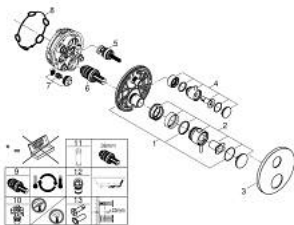

24 359 GL0 ATRIO THERMOSTATIC BATH TUB MIXER FOR 2 OUTLETS WITH INTEGRATED SHUT OFF/DIVERTER VALVE

PRODUCT DESCRIPTION

- Colour: cool sunrise
- trim set for GROHE Rapido SmartBox (35 600/35 604)
- GROHE TurboStat - compact cartridge with wax thermoelement
- GROHE LongLife finish
- GROHE FastFixation escutcheon with covered shaft sealing and covered fixing
- metal escutcheon, retroactively 6° adjustable
- printed hand shower and bath filler symbol
- GROHE SafeStop safety button at 38°C
- GROHE SafeStop Plus - optional temperature limiter at 43°C or 46°C included
- GROHE AquaDimmer, integrated shut off/diverter valve
- metal handles
- without roughing-in set 35 600/35 604 (please order separately)
- flow performance: outlet B = 27 l/min, outlet C = 30 l/min

24 359 GL0 ATRIO THERMOSTATIC BATH TUB MIXER FOR 2 OUTLETS WITH INTEGRATED SHUT OFF/DIVERTER VALVE

SPARE PARTS, oktober 2021 – april 2024

- 1: Mounting plate (Spare part-nr. 49080000)
- 2: Temperature control handle (Spare part-nr. 49089GL0)
- 3: Escutcheon (Spare part-nr. 49247GL0)
- 4: Shut-off handle Aquadimmer (Spare part-nr. 49090GL0)
- 5: Aquadimmer (Spare part-nr. 49084000)
- 6: Thermostatic compact cartridge 3/4" (Spare part-nr. 49028000)
- 7: Non-return valve (Spare part-nr. 49085000)
- 8: Seal (Spare part-nr. 48360000)
- 9: GROHE TurboStat cartridge 3/4" (Spare part-nr. 49003000)*
- 10: Service stops (Spare part-nr. 1405300M)*
- 11: Socket spanner (Spare part-nr. 49059000)*
- 12: Backflow protection combination (EN1717) (Spare part-nr. 14055000)*
- 13: Universal extension set 2-handle thermostats, 25 mm (Spare part-nr. 14058000)*