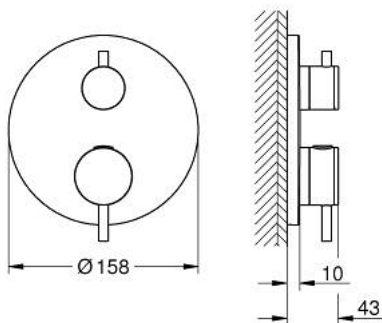

24 359 GL0 ATRIO THERMOSTATIC BATH TUB MIXER FOR 2 OUTLETS WITH INTEGRATED SHUT OFF/DIVERTER VALVE

PRODUCT DESCRIPTION

- Colour: cool sunrise
- trim set for GROHE Rapido SmartBox (35 600/35 604)
- GROHE TurboStat - compact cartridge with wax thermoelement
- GROHE LongLife finish
- GROHE FastFixation escutcheon with covered shaft sealing and covered fixing
- metal escutcheon, retroactively 6° adjustable
- printed hand shower and bath filler symbol
- GROHE SafeStop safety button at 38°C
- GROHE SafeStop Plus - optional temperature limiter at 43°C or 46°C included
- GROHE AquaDimmer, integrated shut off/diverter valve
- metal handles
- without roughing-in set 35 600/35 604 (please order separately)
- flow performance: outlet B = 27 l/min, outlet C = 30 l/min

24 359 GL0 ATRIO THERMOSTATIC BATH TUB MIXER FOR 2 OUTLETS WITH INTEGRATED SHUT OFF/DIVERTER VALVE

SPARE PARTS, oktober 2021 – april 2024

- 1: Mounting plate (Spare part-nr. 49080000)
- 2: Temperature control handle (Spare part-nr. 49089GL0)
- 3: Escutcheon (Spare part-nr. 49247GL0)
- 4: Shut-off handle Aquadimmer (Spare part-nr. 49090GL0)
- 5: Aquadimmer (Spare part-nr. 49084000)
- 6: Thermostatic compact cartridge 3/4" (Spare part-nr. 49028000)
- 7: Non-return valve (Spare part-nr. 49085000)
- 8: Seal (Spare part-nr. 48360000)
- 9: GROHE TurboStat cartridge 3/4" (Spare part-nr. 49003000)*
- 10: Service stops (Spare part-nr. 1405300M)*
- 11: Socket spanner (Spare part-nr. 49059000)*
- 12: Backflow protection combination (EN1717) (Spare part-nr. 14055000)*
- 13: Universal extension set 2-handle thermostats, 25 mm (Spare part-nr. 14058000)*