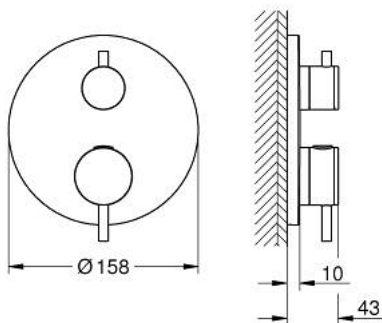

### PRODUCT DESCRIPTION

- Colour: brushed cool sunrise
- trim set for GROHE Rapido SmartBox (35 600/35 604)
- GROHE TurboStat - compact cartridge with wax thermoelement
- GROHE LongLife finish
- GROHE FastFixation escutcheon with covered shaft sealing and covered fixing
- metal escutcheon, retroactively 6° adjustable
- printed hand shower and bath filler symbol
- GROHE SafeStop safety button at 38°C
- GROHE SafeStop Plus - optional temperature limiter at 43°C or 46°C included
- GROHE AquaDimmer, integrated shut off/diverter valve
- metal handles
- without roughing-in set 35 600/35 604 (please order separately)
- flow performance: outlet B = 27 l/min, outlet C = 30 l/min