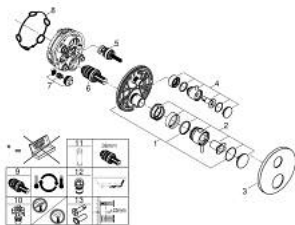

## 24 359 GN0 ATRIO THERMOSTATIC BATH TUB MIXER FOR 2 OUTLETS WITH INTEGRATED SHUT OFF/DIVERTER VALVE

### PRODUCT DESCRIPTION

- Colour: brushed cool sunrise
- trim set for GROHE Rapido SmartBox (35 600/35 604)
- GROHE TurboStat - compact cartridge with wax thermoelement
- GROHE LongLife finish
- GROHE FastFixation escutcheon with covered shaft sealing and covered fixing
- metal escutcheon, retroactively 6° adjustable
- printed hand shower and bath filler symbol
- GROHE SafeStop safety button at 38°C
- GROHE SafeStop Plus - optional temperature limiter at 43°C or 46°C included
- GROHE AquaDimmer, integrated shut off/diverter valve
- metal handles
- without roughing-in set 35 600/35 604 (please order separately)
- flow performance: outlet B = 27 l/min, outlet C = 30 l/min

### SPARE PARTS, november 2022 – april 2024

- 1: Mounting plate (Spare part-nr. 49080000)
- 2: Temperature control handle (Spare part-nr. 49089GN0)
- 3: Escutcheon (Spare part-nr. 49247GN0)
- 4: Shut-off handle Aquadimmer (Spare part-nr. 49090GN0)
- 5: Aquadimmer (Spare part-nr. 49084000)
- 6: Thermostatic compact cartridge 3/4" (Spare part-nr. 49028000)
- 7: Non-return valve (Spare part-nr. 49085000)
- 8: Seal (Spare part-nr. 48360000)
- 9: GROHE TurboStat cartridge 3/4" (Spare part-nr. 49003000)\*
- 10: Service stops (Spare part-nr. 1405300M)\*
- 11: Socket spanner (Spare part-nr. 49059000)\*
- 12: Backflow protection combination (EN1717) (Spare part-nr. 14055000)\*
- 13: Universal extension set 2-handle thermostats, 25 mm (Spare part-nr. 14058000)\*