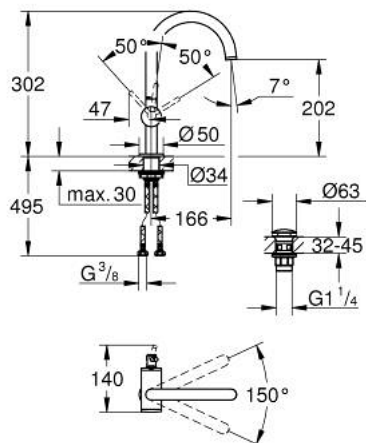

24 362 000 ATRIO SINGLE-LEVER BASIN MIXER 1/2" L-SIZE

PRODUCT DESCRIPTION

- Colour: chrome
- single hole installation
- GROHE SilkMove 28 mm ceramic cartridge
- with temperature limiter
- GROHE LongLife finish
- GROHE EcoJoy - Less water, perfect flow
- maximum flow rate (at 3 bar): 5 l/min
- swivel tubular C-spout with mousseur
- stop limiter
- adjustable swivel area 0° / 150° / 360°
- push-open waste set 1 1/4"
- flexible connection hoses

24 362 000 **ATRIO SINGLE-LEVER BASIN MIXER 1/2"**
L-SIZE

SPARE PARTS, oktober 2021 – now

- 1: Safety ring (Spare part-nr. 4826600M)
- 2: Laminar flow straightener (Spare part-nr. 48408000)
- 3: Sealing washer (Spare part-nr. 0128500M)
- 4: Fitting ring (Spare part-nr. 07419000)
- 5: Cartridge (Spare part-nr. 46963000)
- 6: Shank fastening assembly (Spare part-nr. 48384000)
- 7: Waste set with push-open plug (Spare part-nr. 65807000)