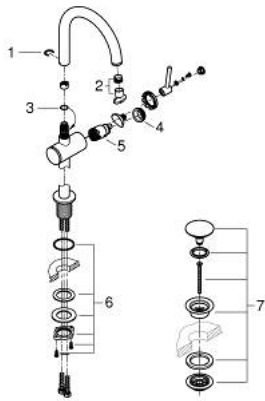

24 362 000 ATRIO SINGLE-LEVER BASIN MIXER 1/2" L-SIZE

PRODUCT DESCRIPTION

- Colour: chrome
- single hole installation
- GROHE SilkMove 28 mm ceramic cartridge
- with temperature limiter
- GROHE LongLife finish
- GROHE EcoJoy - Less water, perfect flow
- maximum flow rate (at 3 bar): 5 l/min
- swivel tubular C-spout with mousseur
- stop limiter
- adjustable swivel area 0° / 150° / 360°
- push-open waste set 1 1/4"
- flexible connection hoses

24 362 000 **ATRIO SINGLE-LEVER BASIN MIXER 1/2"**
L-SIZE

SPARE PARTS, oktober 2021 – now

- 1: Safety ring (Spare part-nr. 4826600M)
- 2: Laminar flow straightener (Spare part-nr. 48408000)
- 3: Sealing washer (Spare part-nr. 0128500M)
- 4: Fitting ring (Spare part-nr. 07419000)
- 5: Cartridge (Spare part-nr. 46963000)
- 6: Shank fastening assembly (Spare part-nr. 48384000)
- 7: Waste set with push-open plug (Spare part-nr. 65807000)