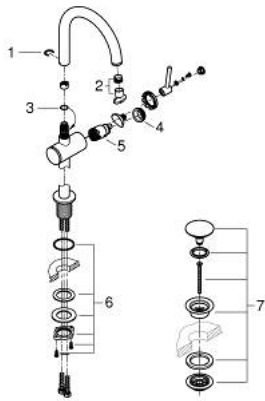

24 362 AL0 ATRIO SINGLE-LEVER BASIN MIXER 1/2" L-SIZE

PRODUCT DESCRIPTION

- Colour: brushed hard graphite
- single hole installation
- GROHE SilkMove 28 mm ceramic cartridge
- with temperature limiter
- GROHE LongLife finish
- GROHE EcoJoy - Less water, perfect flow
- maximum flow rate (at 3 bar): 5 l/min
- swivel tubular C-spout with mousseur
- stop limiter
- adjustable swivel area 0° / 150° / 360°
- push-open waste set 1 1/4"
- flexible connection hoses

24 362 AL0 ATRIO SINGLE-LEVER BASIN MIXER 1/2" L-SIZE

SPARE PARTS, oktober 2021 – now

- 1: Safety ring (Spare part-nr. 4826600M)
- 2: Laminar flow straightener (Spare part-nr. 48408000)
- 3: Sealing washer (Spare part-nr. 0128500M)
- 4: Fitting ring (Spare part-nr. 07419000)
- 5: Cartridge (Spare part-nr. 46963000)
- 6: Shank fastening assembly (Spare part-nr. 48384000)
- 7: Waste set with push-open plug (Spare part-nr. 65807AL0)