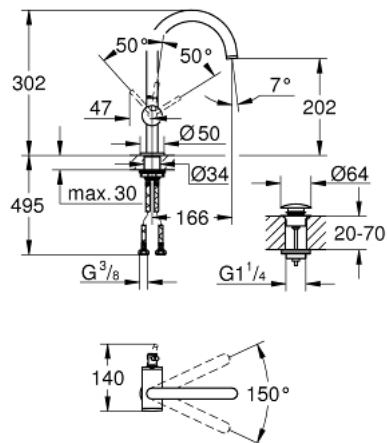

24 362 AL0 ATRIO SINGLE-LEVER BASIN MIXER 1/2" L-SIZE

PRODUCT DESCRIPTION

- Colour: brushed hard graphite
- single hole installation
- GROHE SilkMove 28 mm ceramic cartridge
- with temperature limiter
- GROHE LongLife finish
- GROHE EcoJoy - Less water, perfect flow
- maximum flow rate (at 3 bar): 5 l/min
- swivel tubular C-spout with mousseur
- stop limiter
- adjustable swivel area 0° / 150° / 360°
- push-open waste set 1 1/4"
- flexible connection hoses

24 362 AL0 ATRIO SINGLE-LEVER BASIN MIXER 1/2" L-SIZE

SPARE PARTS, oktober 2021 – now

- 1: Safety ring (Spare part-nr. 4826600M)
- 2: Laminar flow straightener (Spare part-nr. 48408000)
- 3: Sealing washer (Spare part-nr. 0128500M)
- 4: Fitting ring (Spare part-nr. 07419000)
- 5: Cartridge (Spare part-nr. 46963000)
- 6: Shank fastening assembly (Spare part-nr. 48384000)
- 7: Waste set with push-open plug (Spare part-nr. 65807AL0)