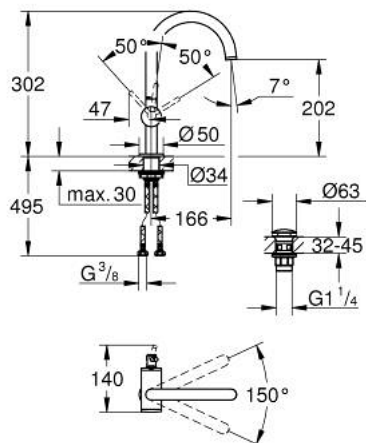

24 362 DA0 ATRIO SINGLE-LEVER BASIN MIXER 1/2" L-SIZE

PRODUCT DESCRIPTION

- Colour: warm sunset
- single hole installation
- GROHE SilkMove 28 mm ceramic cartridge
- with temperature limiter
- GROHE LongLife finish
- GROHE EcoJoy - Less water, perfect flow
- maximum flow rate (at 3 bar): 5 l/min
- swivel tubular C-spout with mousseur
- stop limiter
- adjustable swivel area 0° / 150° / 360°
- push-open waste set 1 1/4"
- flexible connection hoses

24 362 DA0 ATRIO SINGLE-LEVER BASIN MIXER 1/2" L-SIZE

SPARE PARTS, oktober 2021 – now

- 1: Safety ring (Spare part-nr. 4826600M)
- 2: Laminar flow straightener (Spare part-nr. 48408000)
- 3: Sealing washer (Spare part-nr. 0128500M)
- 4: Fitting ring (Spare part-nr. 07419000)
- 5: Cartridge (Spare part-nr. 46963000)
- 6: Shank fastening assembly (Spare part-nr. 48384000)
- 7: Waste set with push-open plug (Spare part-nr. 65807DA0)