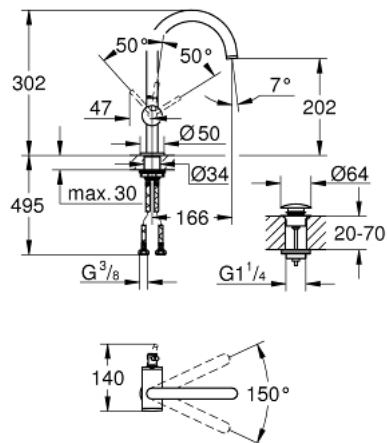

24 362 DC0 ATRIO SINGLE-LEVER BASIN MIXER 1/2" L-SIZE

PRODUCT DESCRIPTION

- Colour: supersteel
- single hole installation
- GROHE SilkMove 28 mm ceramic cartridge
- with temperature limiter
- GROHE LongLife finish
- GROHE EcoJoy - Less water, perfect flow
- maximum flow rate (at 3 bar): 5 l/min
- swivel tubular C-spout with mousseur
- stop limiter
- adjustable swivel area 0° / 150° / 360°
- push-open waste set 1 1/4"
- flexible connection hoses

24 362 DC0 ATRIO SINGLE-LEVER BASIN MIXER 1/2" L-SIZE

SPARE PARTS, oktober 2021 – now

- 1: Safety ring (Spare part-nr. 4826600M)
- 2: Laminar flow straightener (Spare part-nr. 48408000)
- 3: Sealing washer (Spare part-nr. 0128500M)
- 4: Fitting ring (Spare part-nr. 07419000)
- 5: Cartridge (Spare part-nr. 46963000)
- 6: Shank fastening assembly (Spare part-nr. 48384000)
- 7: Waste set with push-open plug (Spare part-nr. 65807DC0)